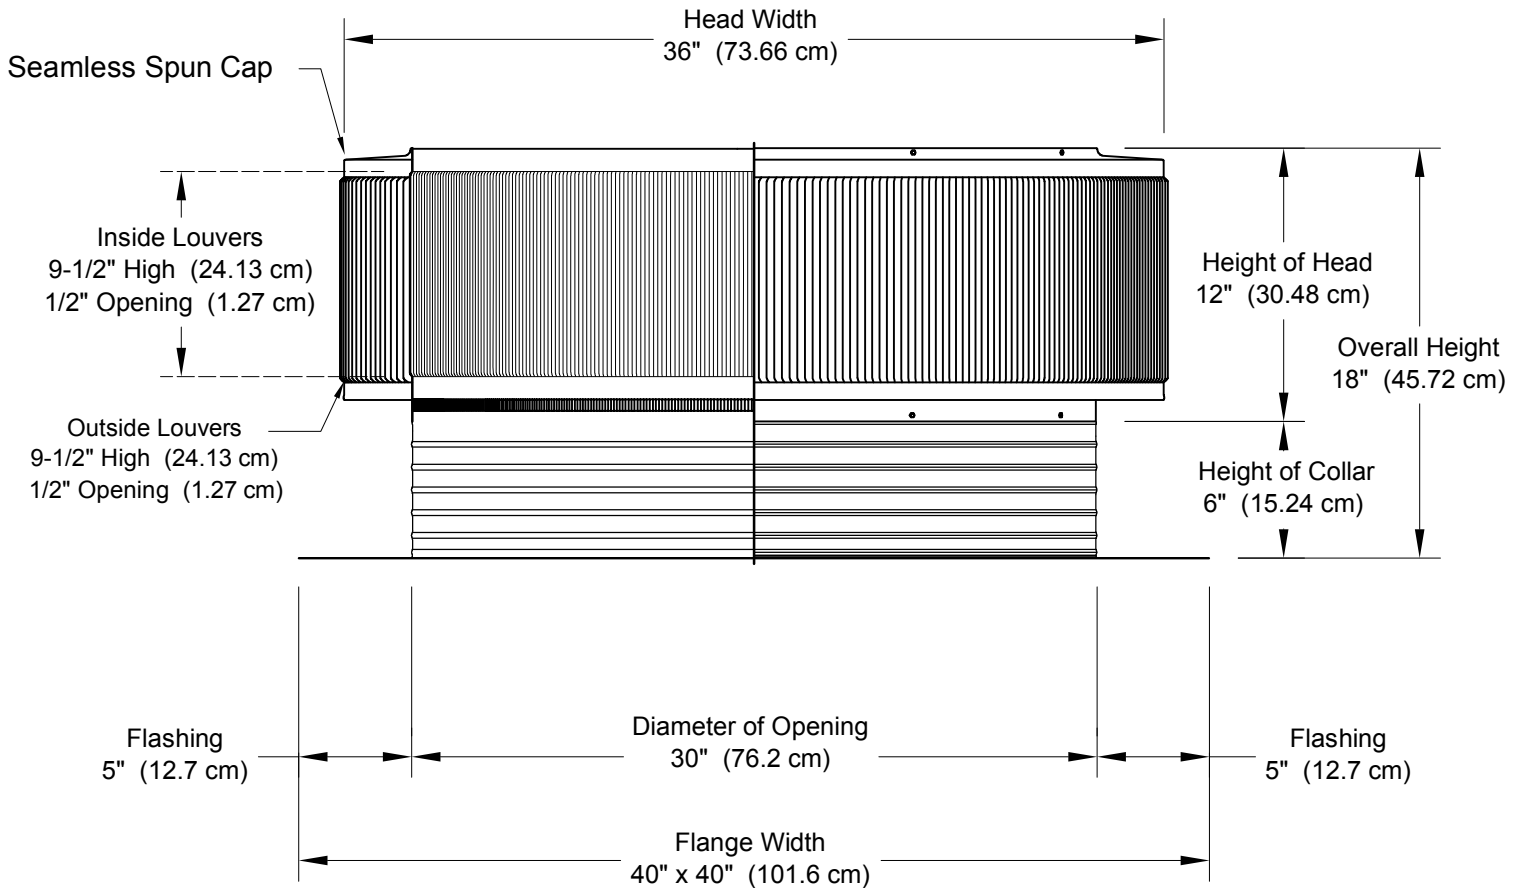

Aura Vent: Model AV-30-C6

30" Diameter with 6" Collar and Square Flange

- All Aluminum construction will never rust
- Exhausts air like a turbine with no moving parts
- No snow or rain infiltration
- Low profile- does not need to be removed for high winds
- Tested to 200 mph

minimum pitch capacity	maximum pitch capacity (std vent)	maximum pitch capacity (modified)	Weight lbs (kg)
0/12	4/12	12/12	

Net Free Area		Application Per Square ft (meters)	
square inches (cm)	square feet (meters)	1/150	1/300
706 (1793)	4.90 (1.49)	1,470 (448.06)	2,941 (896.42)