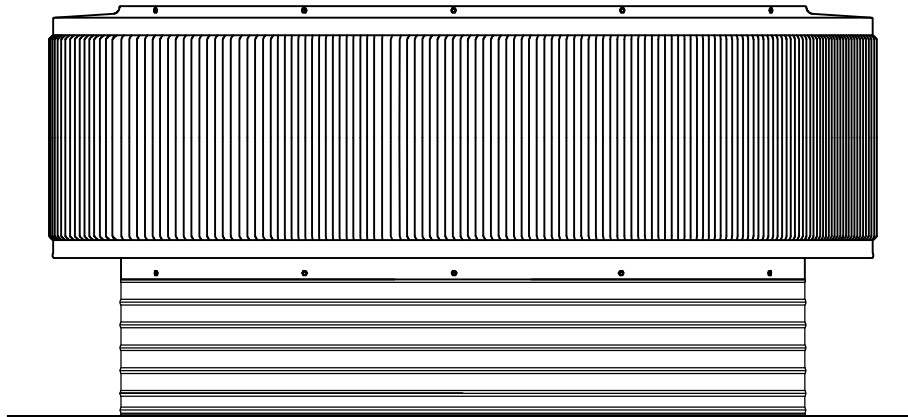

Aura Vent: Model AV-30-C6

30" Diameter with 6" Collar and Square Flange

- All Aluminum construction will never rust
- Exhausts air like a turbine with no moving parts
- No snow or rain infiltration
- Low profile- does not need to be removed for high winds
- Tested to 200 mph

minimum pitch capacity	maximum pitch capacity (std vent)	maximum pitch capacity (modified)	Weight lbs (kg)
0/12	4/12	12/12	

Net Free Area		Application Per Square ft (meters)	
square inches (cm)	square feet (meters)	1/150	1/300
706 (1793)	4.90 (1.49)	1,470 (448.06)	2,941 (896.42)