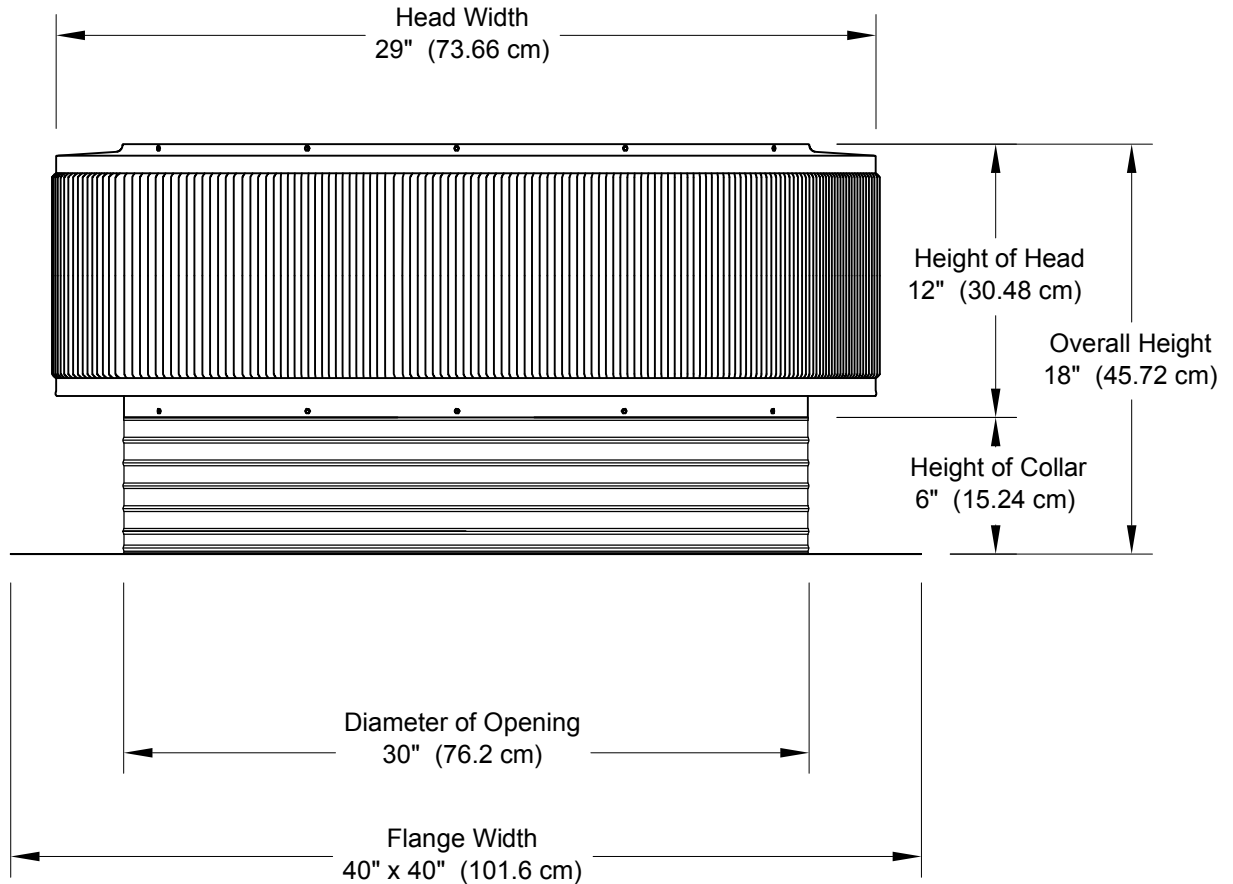

Aura Vent: Model AV-30-C6

30" Diameter with 6" Collar and Square Flange

- All Aluminum construction will never rust
- Exhausts air like a turbine with no moving parts
- No snow or rain infiltration
- Low profile- does not need to be removed for high winds
- Tested to 200 mph

minimum pitch capacity	maximum pitch capacity (std vent)	maximum pitch capacity (modified)	Weight lbs (kg)
0/12	4/12	12/12	

Net Free Area		Application Per Square ft (meters)	
square inches (cm)	square feet (meters)	1/150	1/300
706 (1793)	4.90 (1.49)	1,470 (448.06)	2,941 (896.42)