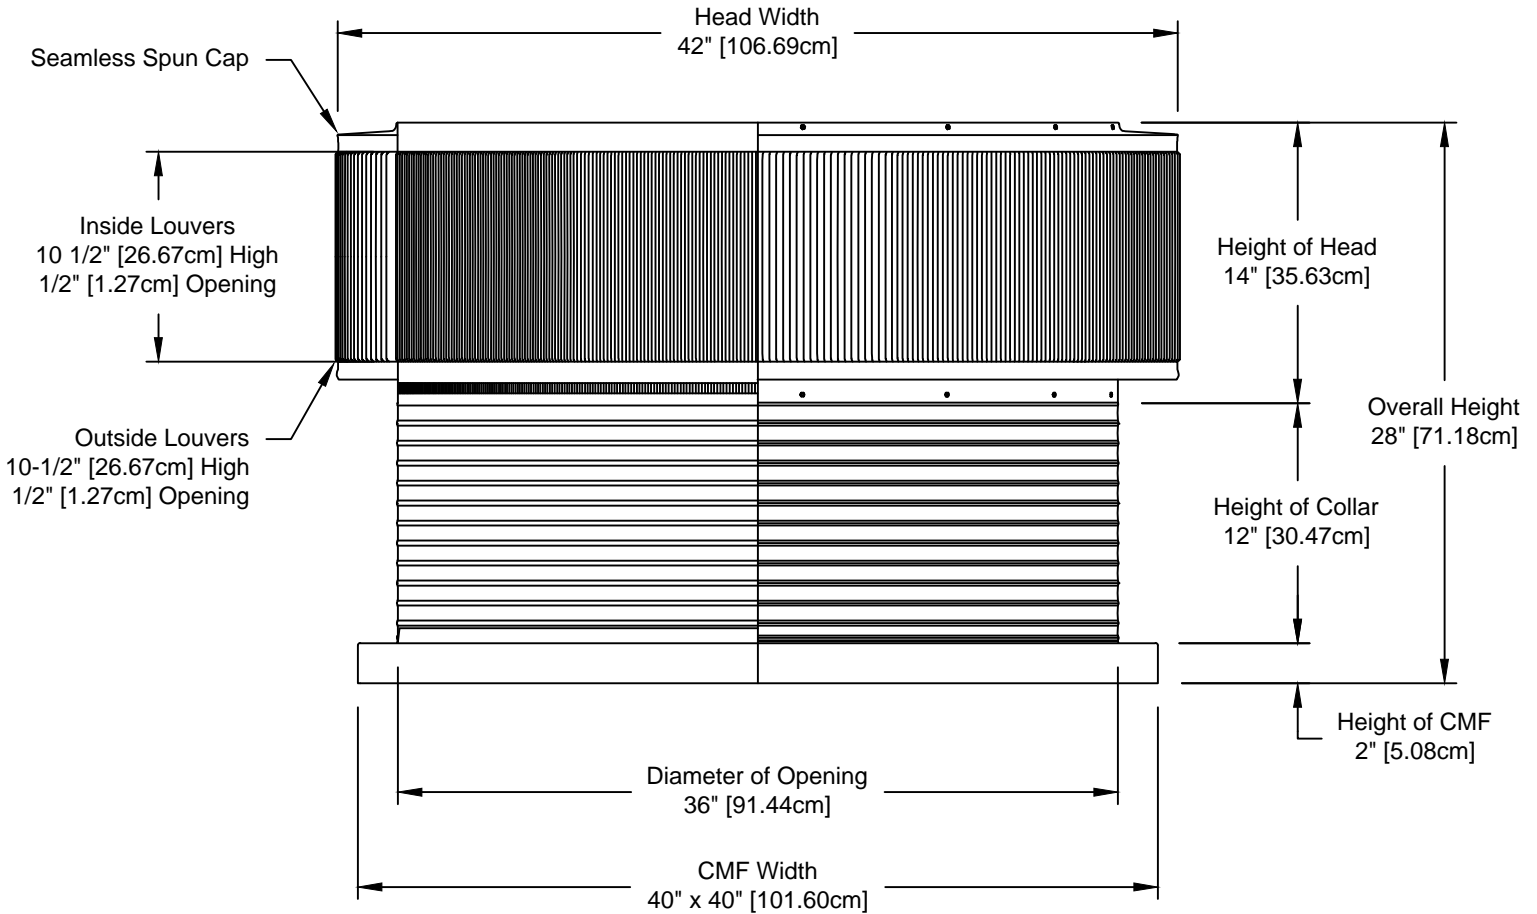

Aura Vent: Model AV-36-C12-CMF

36" Diameter with 12" Collar and Curb Mount Flange [CMF]

- All Aluminum construction will never rust
- Exhausts air like a turbine with no moving parts
- No snow or rain infiltration
- low profile- does not need to be removed for high winds
- Tested to 200 mph

Net free area		Application per. sq. ft. [meters]	
square inches [cm]	square foot [meters]	1/150	1/300
1,017 [2,583]	7.06 [2.15]	2,118 [645.57]	4,237 [1291.44]

Active Ventilation Products, Inc.

311 First Street, Newburgh, NY 12550-4857