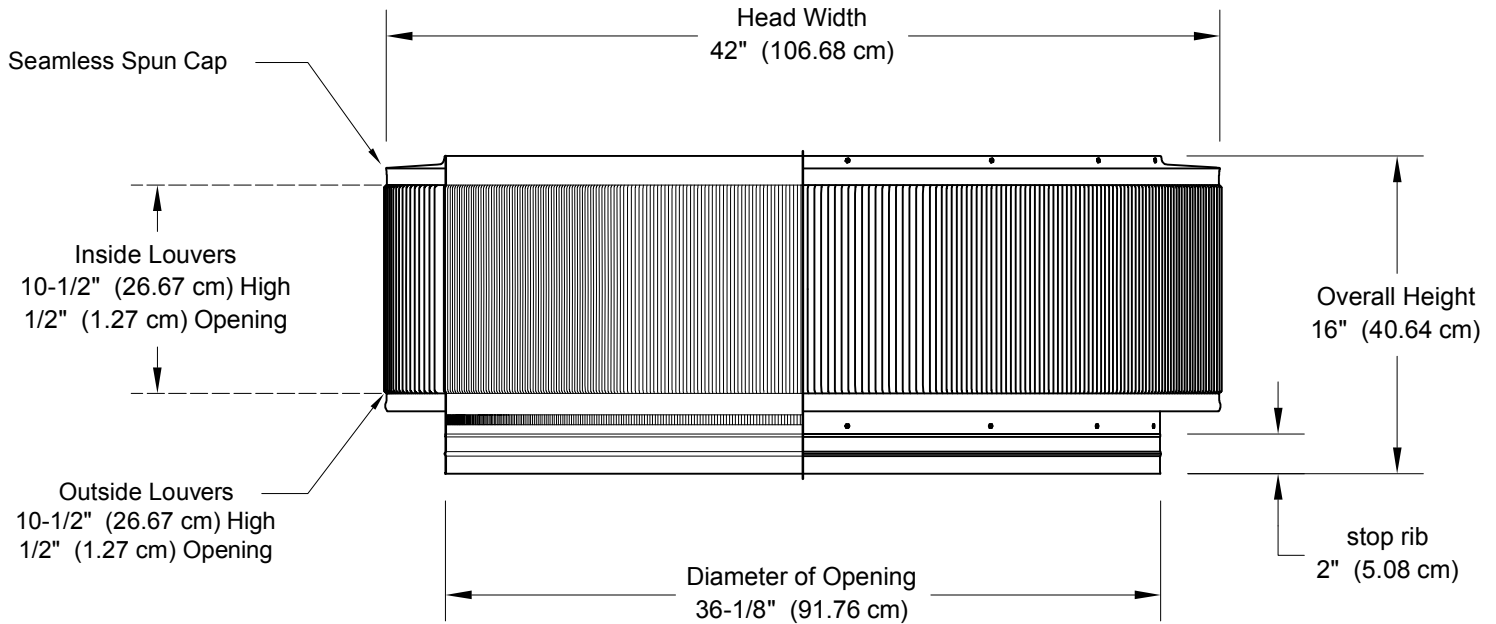

## 36" Diameter Retro-Fit

- All Aluminum construction will never rust
- Exhausts air like a turbine with no moving parts
- No snow or rain infiltration
- Low profile- does not need to be removed for high winds
- Tested to 200 mph