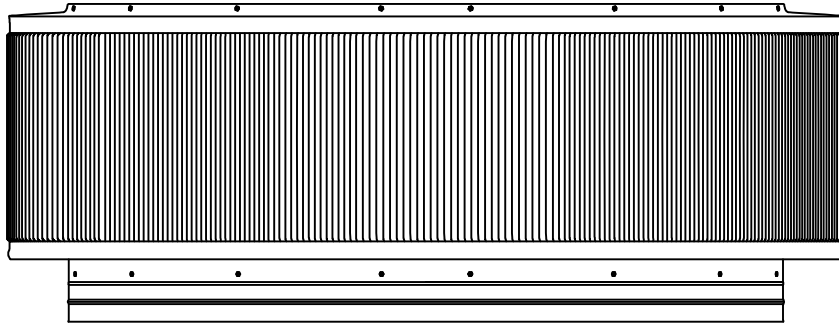

Aura Vent Retro fit: Model AV-36-RF

36" Diameter Retro-Fit

- All Aluminum construction will never rust
- Exhausts air like a turbine with no moving parts
- No snow or rain infiltration
- Low profile- does not need to be removed for high winds
- Tested to 200 mph