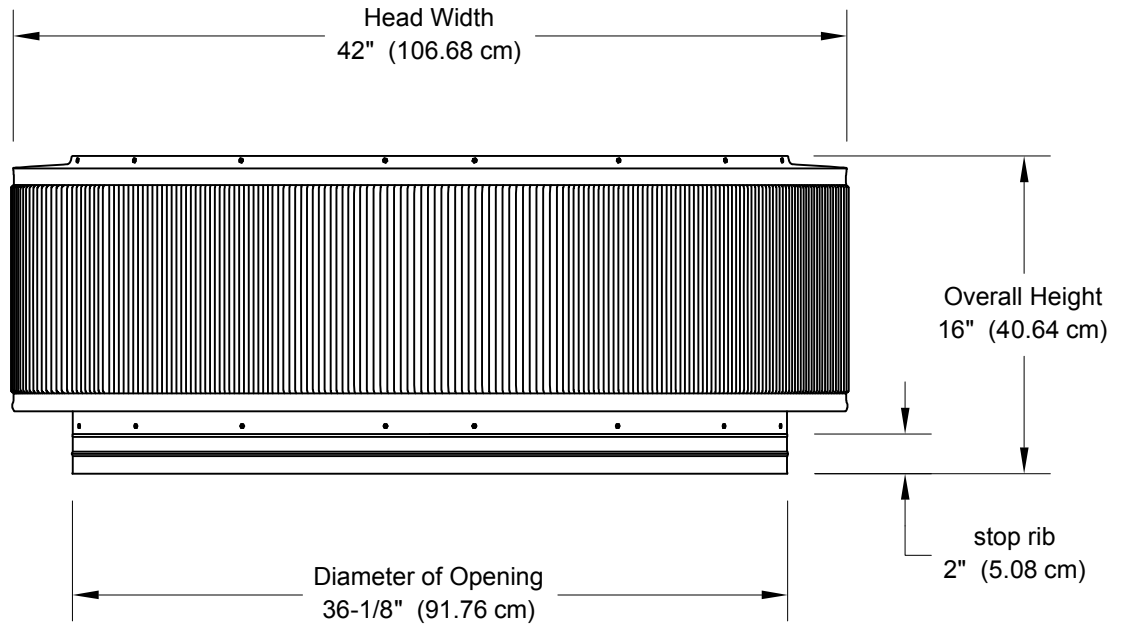

Aura Vent Retro fit: Model AV-36-RF

36" Diameter Retro-Fit

- All Aluminum construction will never rust
- Exhausts air like a turbine with no moving parts
- No snow or rain infiltration
- Low profile- does not need to be removed for high winds
- Tested to 200 mph