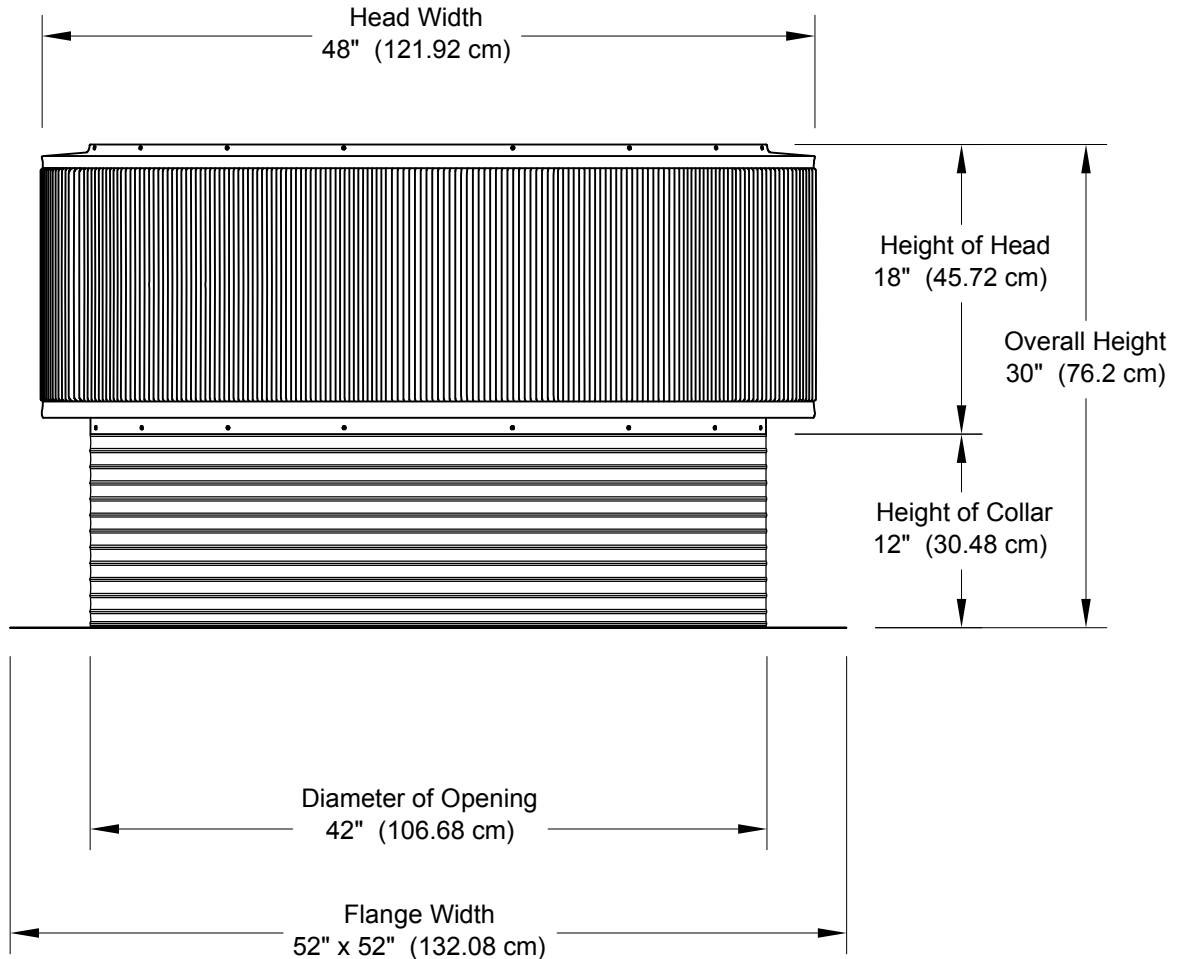

Aura Vent: Model AV-42-C12

42" Diameter with 12" Collar and Square Flange

- All Aluminum construction will never rust
- Exhausts air like a turbine with no moving parts
- No snow or rain infiltration
- Low profile- does not need to be removed for high winds
- Tested to 200 mph

minimum pitch capacity	maximum pitch capacity (std vent)	maximum pitch capacity (modified)	Weight lbs (kg)
0/12	3/12	12/12	

Net Free Area		Application Per Square ft (meters)	
square inches (cm)	square feet (meters)	1/150	1/300
1,384 (3515.36)	9.61 (2.93)	2,883 (878.74)	5,766 (1757.48)