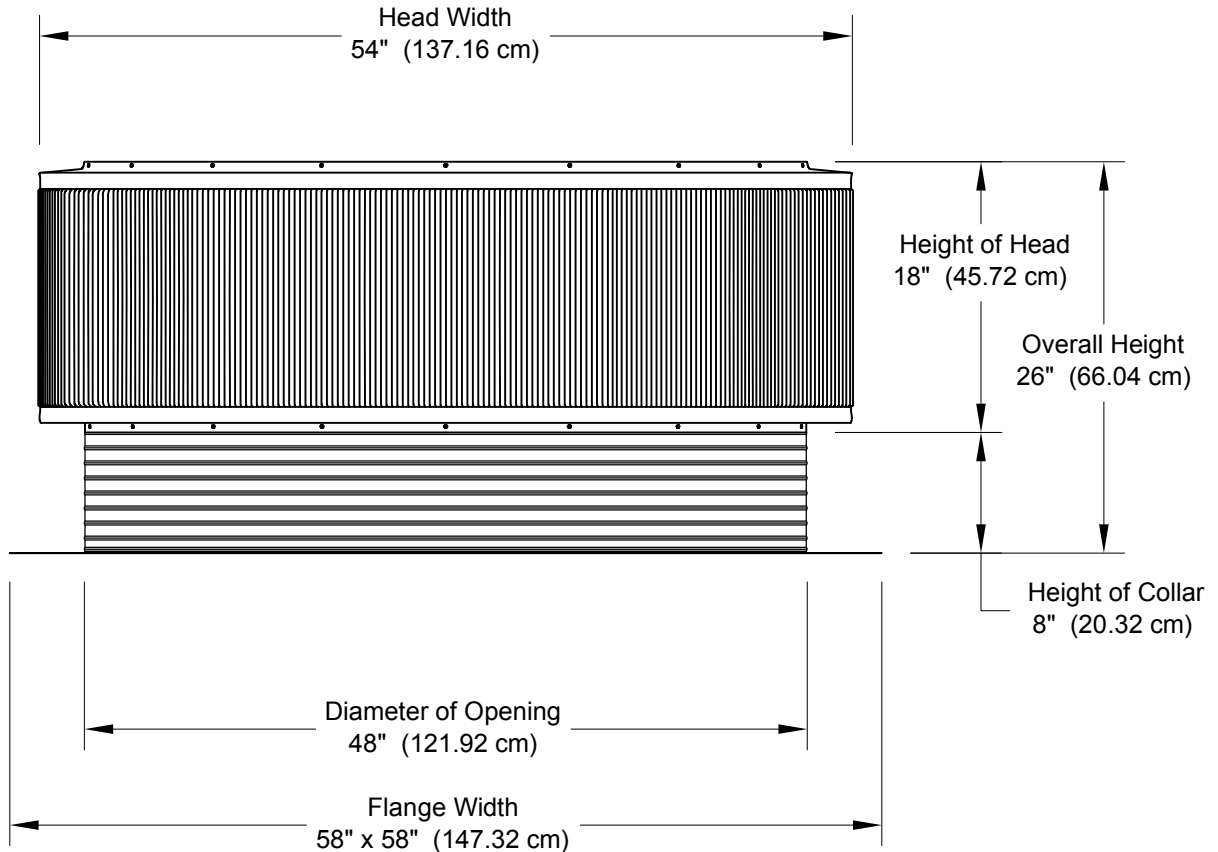

Aura Vent: Model AV-48-C8

48" Diameter with 8" Collar and Square Flange

- All Aluminum construction will never rust
- Exhausts air like a turbine with no moving parts
- No snow or rain infiltration
- Low profile- does not need to be removed for high winds
- Tested to 200 mph

| Net Free Area | | Application Per Square ft (meters) | |
|--------------------|----------------------|------------------------------------|-----------------|
| square inches (cm) | square feet (meters) | 1/150 | 1/300 |
| 1,808 (4,592.32) | 12.56 (3.83) | 3,766 (1147.88) | 7,533 (2296.06) |