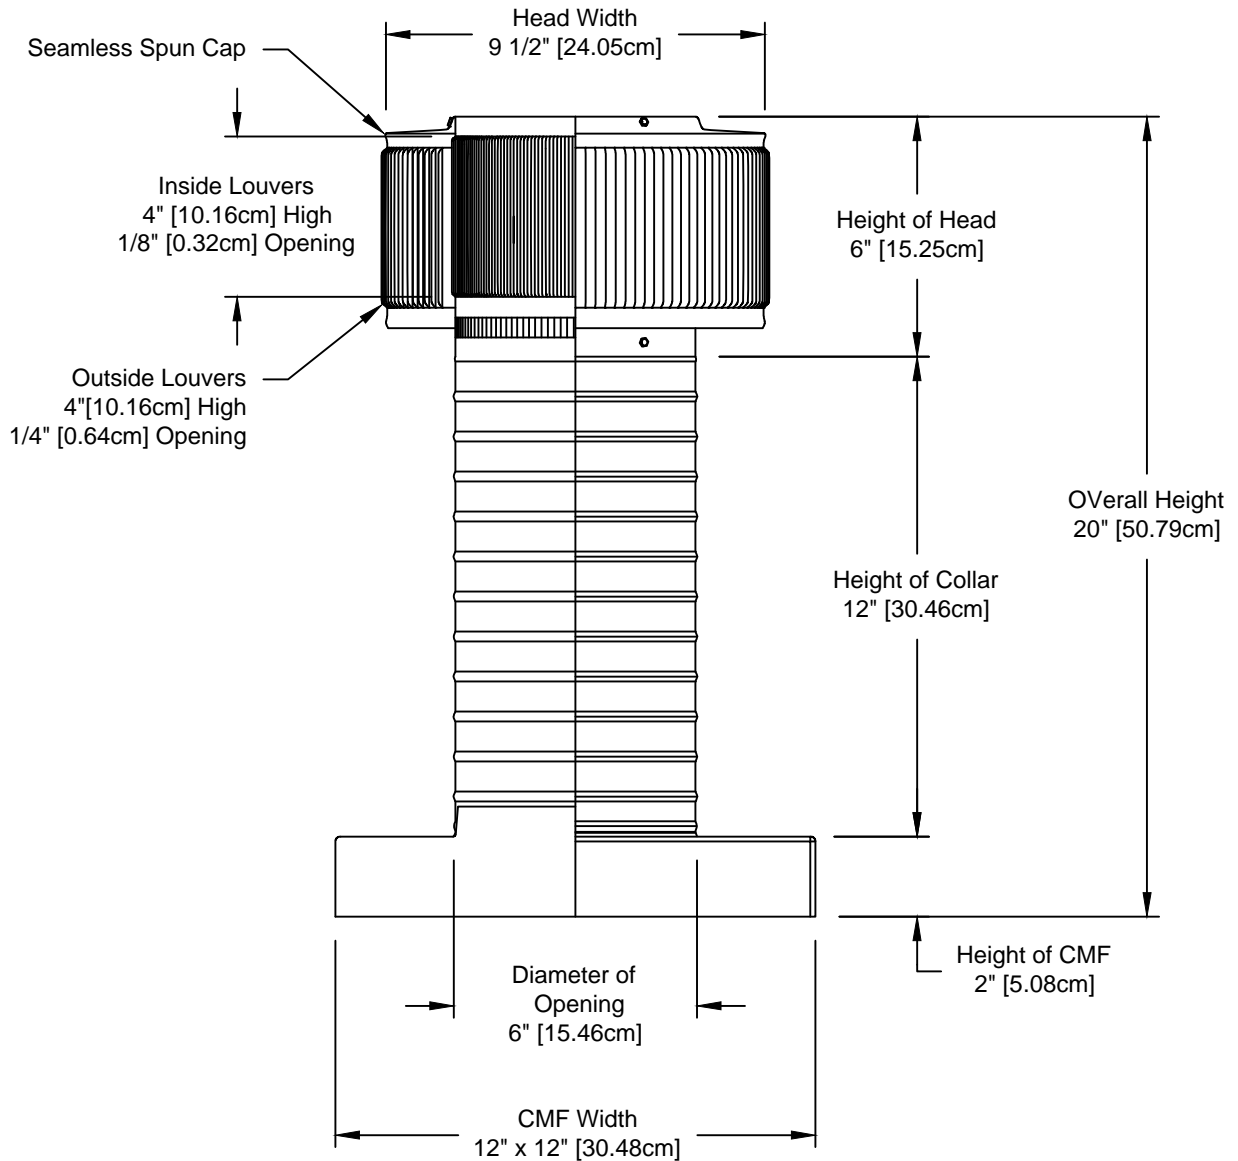

Aura Vent: Model AV-6-C12-CMF

6" Diameter with 12" Collar and Curb Mount Flange [CMF]

- All Aluminum construction will never rust
- Exhausts air like a turbine with no moving parts
- No snow or rain infiltration
- low profile- does not need to be removed for high winds
- Tested to 200 mph

Net free area		Application per. sq. ft. [meters]	
square inches [cm]	square foot [meters]	1/150	1/300
28 [71.12]	0.19 [0.06]	50 [15.24]	100 [30.48]

Active Ventilation Products, Inc.

311 First Street, Newburgh, NY 12550-4857