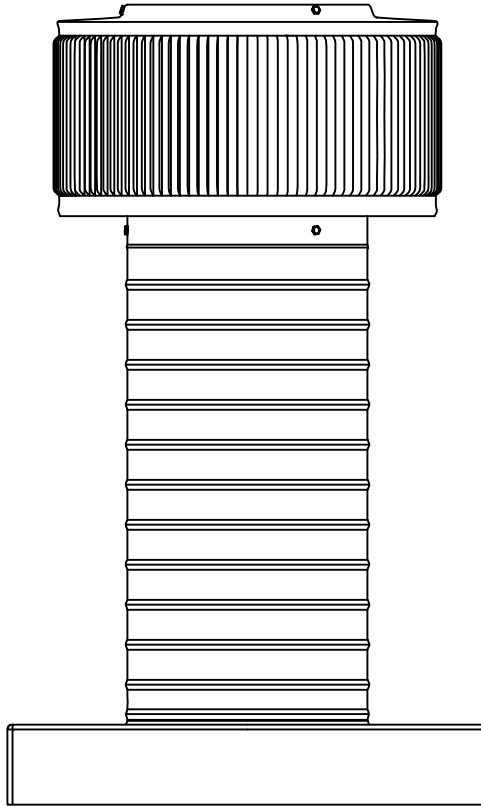

## Aura Vent: Model AV-6-C12-CMF

### 6" Diameter with 12" Collar and Curb Mount Flange [CMF]

- All Aluminum construction will never rust
- Exhausts air like a turbine with no moving parts
- No snow or rain infiltration
- low profile- does not need to be removed for high winds
- Tested to 200 mph