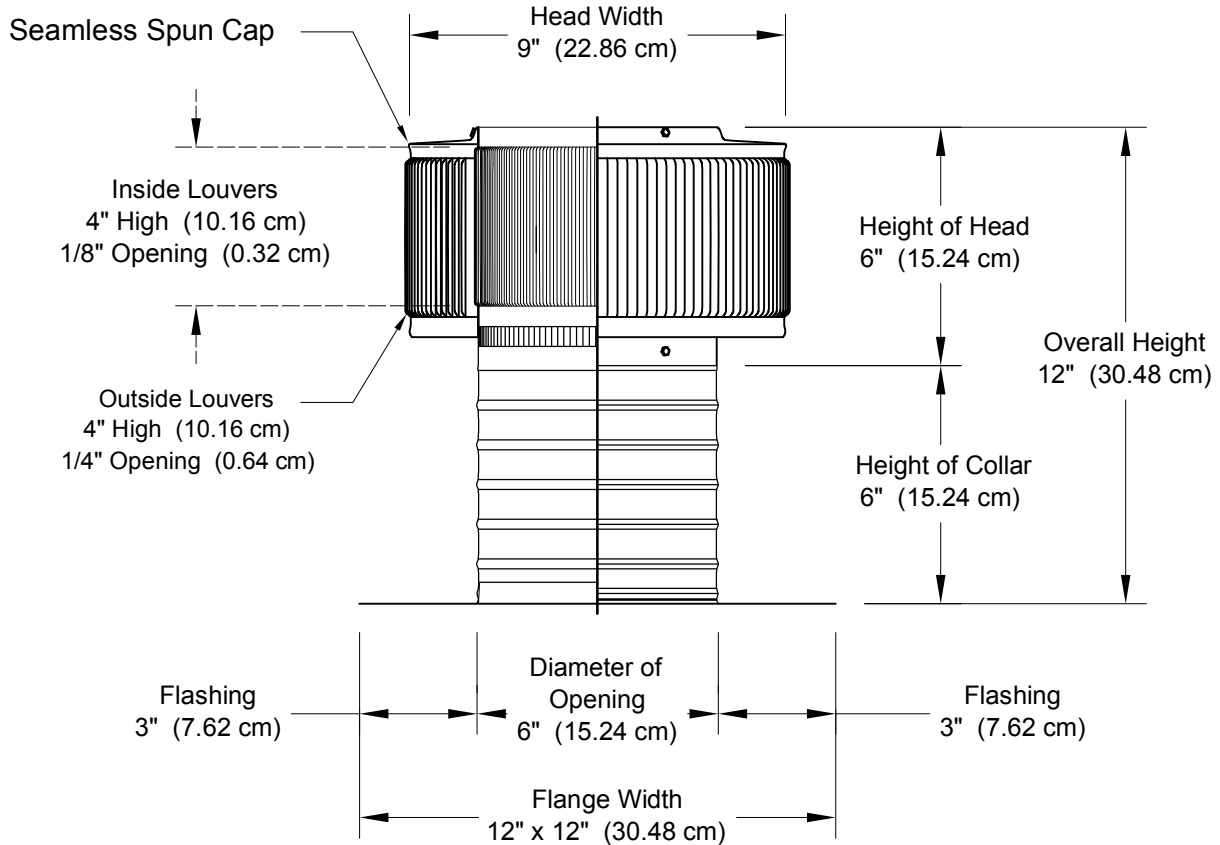

Aura Vent: Model AV-6-C6

6" Diameter with 6" Collar and Square Flange

- All Aluminum construction will never rust
- Exhausts air like a turbine with no moving parts
- No snow or rain infiltration
- Low profile- does not need to be removed for high winds
- Tested to 200 mph

minimum pitch capacity	maximum pitch capacity (std vent)	maximum pitch capacity (modified)	Weight lbs (kg)
0/12	5/12	12/12	1.8 (0.8)

Net Free Area		Application Per Square ft (meters)	
square inches (cm)	square foot (meters)		
28 (71.12)	.19 (0.06)	1/150	1/300
		50 (15.24)	100 (30.48)