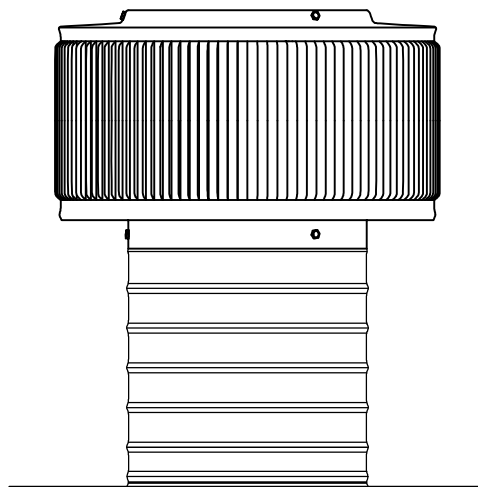

# Aura Vent: Model AV-6-C6

## 6" Diameter with 6" Collar and Square Flange

- All Aluminum construction will never rust
- Exhausts air like a turbine with no moving parts
- No snow or rain infiltration
- Low profile- does not need to be removed for high winds
- Tested to 200 mph