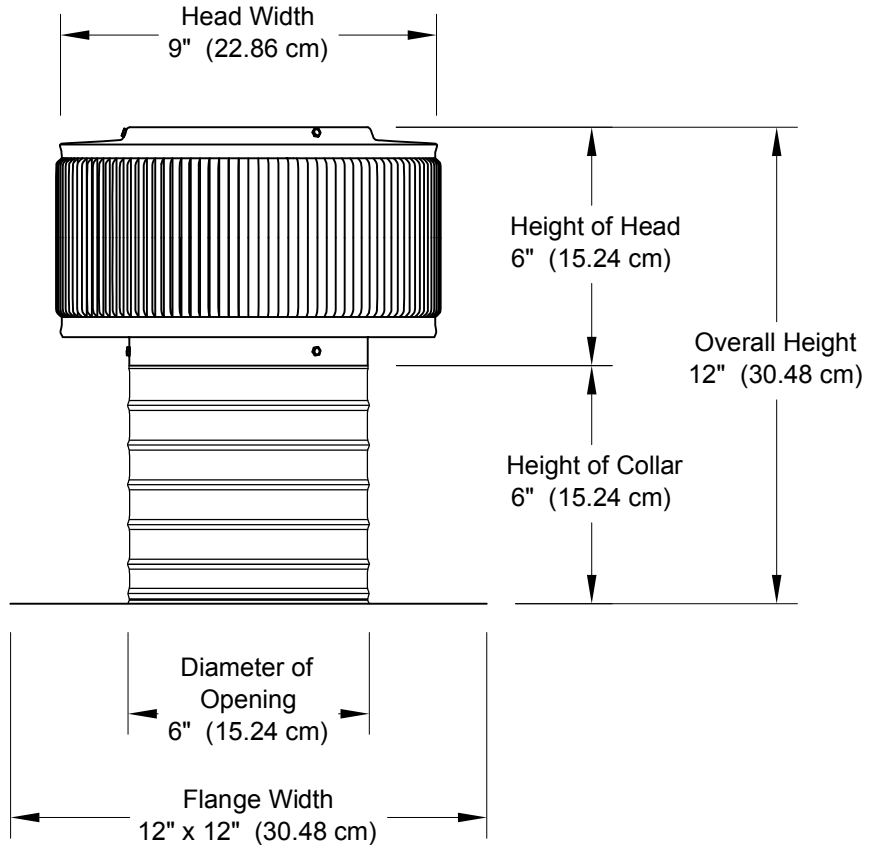

## 6" Diameter with 6" Collar and Square Flange

- All Aluminum construction will never rust
- Exhausts air like a turbine with no moving parts
- No snow or rain infiltration
- Low profile- does not need to be removed for high winds
- Tested to 200 mph

minimum pitch capacity	maximum pitch capacity (std vent)	maximum pitch capacity (modified)	Weight lbs (kg)
0/12	5/12	12/12	1.8 (0.8)

Net Free Area		Application Per Square ft (meters)	
square inches (cm)	square foot (meters)	1/150	1/300
28 (71.12)	.19 (0.06)	50 (15.24)	100 (30.48)