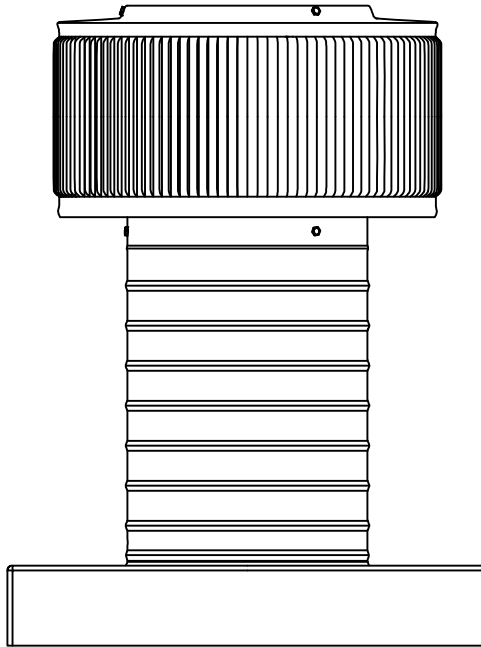

Aura Vent: Model AV-6-C8-CMF

6" Diameter with 8" Collar and Curb Mount Flange [CMF]

- All Aluminum construction will never rust
- Exhausts air like a turbine with no moving parts
- No snow or rain infiltration
- low profile- does not need to be removed for high winds
- Tested to 200 mph

Net free area		Application per. sq. ft. [meters]	
square inches [cm]	square foot [meters]	1/150	1/300
28 [71.12]	0.19 [0.06]	50 [15.24]	100 [30.48]

Active Ventilation Products, Inc.

311 First Street, Newburgh, NY 12550-4857