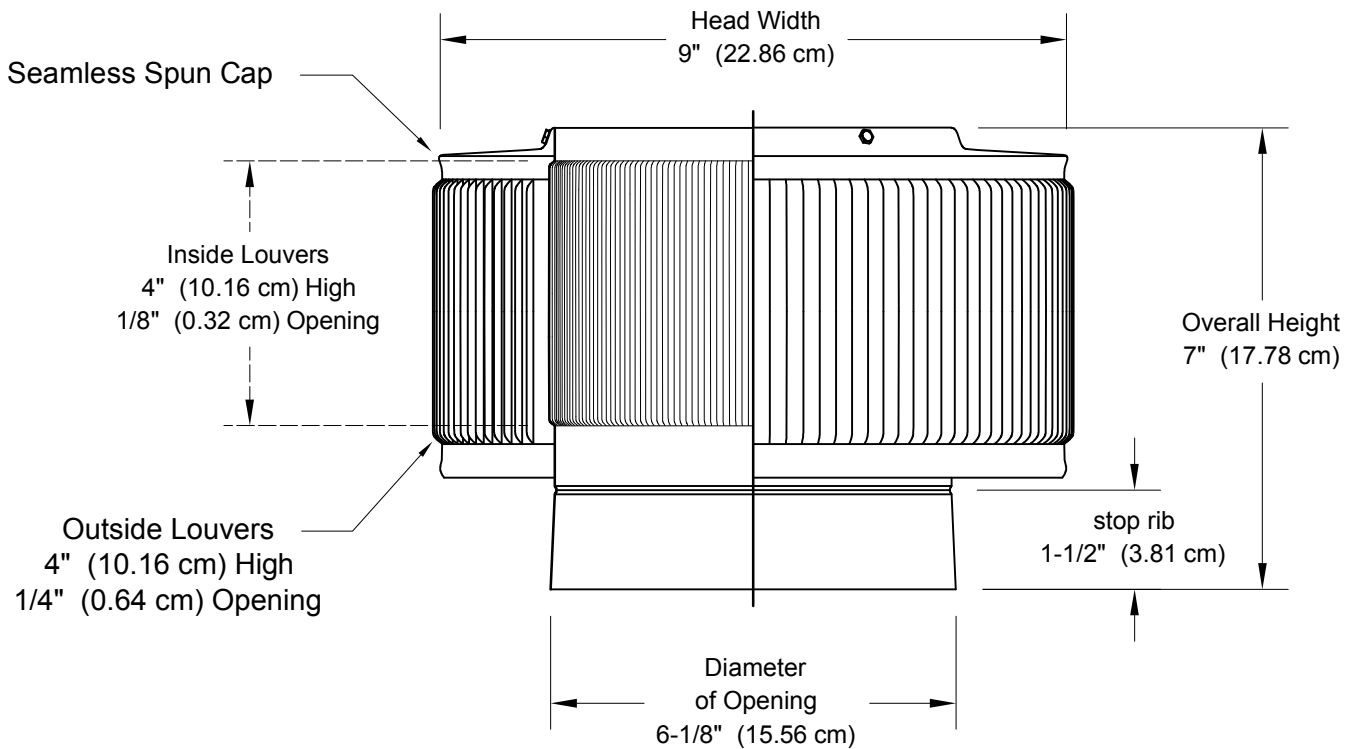

## 6" Diameter Retro-Fit

- All Aluminum construction will never rust
- Exhausts air like a turbine with no moving parts
- No snow or rain infiltration
- Low profile- does not need to be removed for high winds
- Tested to 200 mph