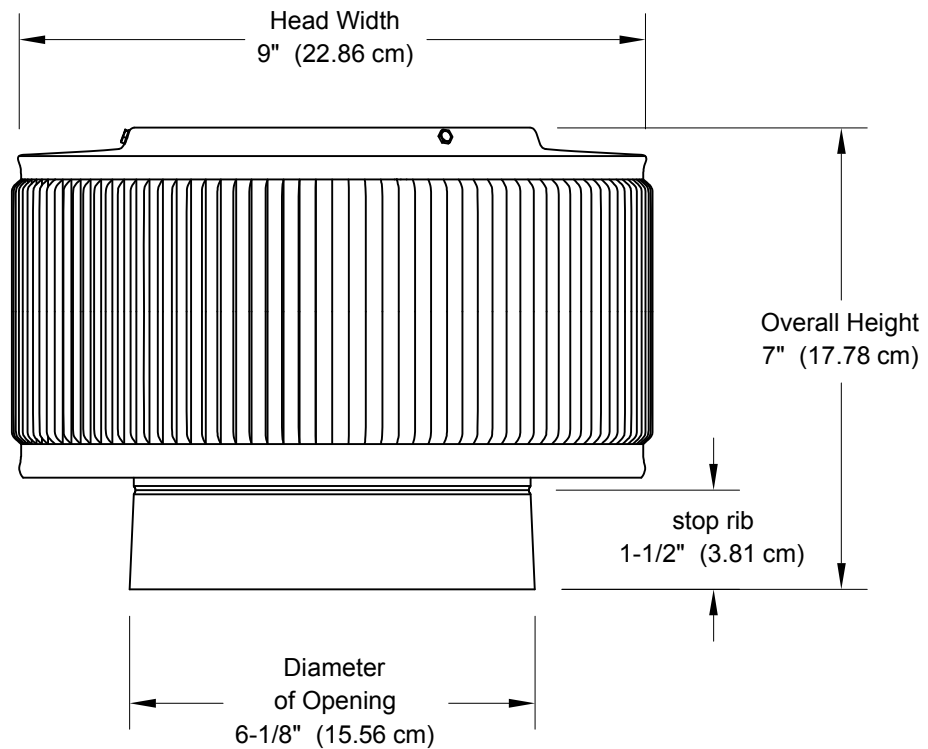

## 6" Diameter Retro-Fit

- All Aluminum construction will never rust
- Exhausts air like a turbine with no moving parts
- No snow or rain infiltration
- Low profile- does not need to be removed for high winds
- Tested to 200 mph

Net Free Area		Application Per Square ft (meters)	
square inches (cm)	square foot (meters)	1/150	1/300
29 (73.66)	0.19 (0.06)	50 (15.24)	100 (30.48)

Weight lbs (kg)
1.2 (0.54)