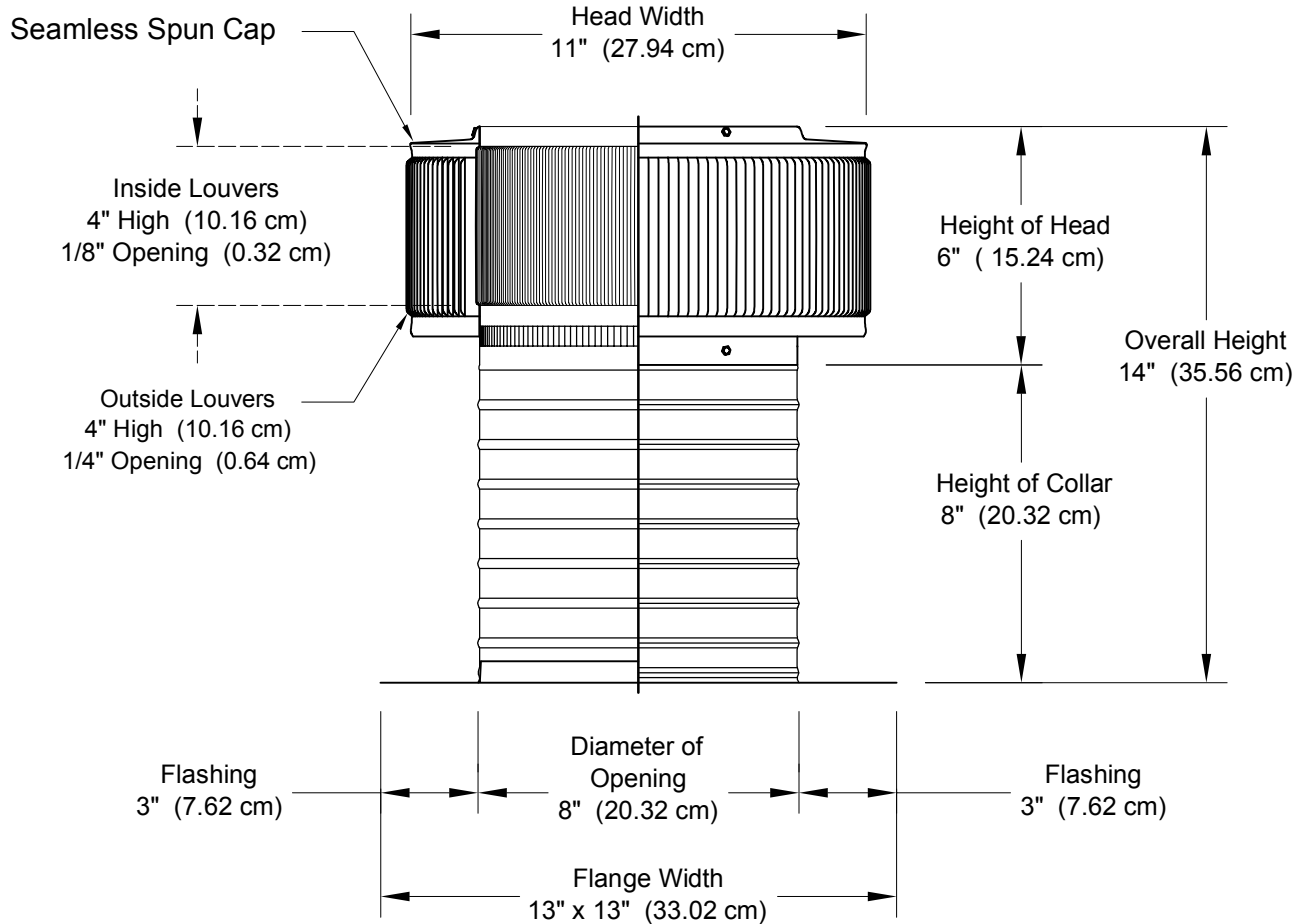

Aura Vent: Model AV-8-C8

8" Diameter with 8" Collar and Square Flange

- All Aluminum construction will never rust
- Exhausts air like a turbine with no moving parts
- No snow or rain infiltration
- Low profile- does not need to be removed for high winds
- Tested to 200 mph

minimum pitch capacity	maximum pitch capacity (std vent)	maximum pitch capacity (modified)	Weight lbs (kg)
0/12	5/12	12/12	2.6 (1.2)

Net Free Area		Application Per Square ft (meters)	
square inches (cm)	square foot (meters)	1/150	1/300
50 (127)	0.35 (0.11)	100 (30.48)	200 (60.96)