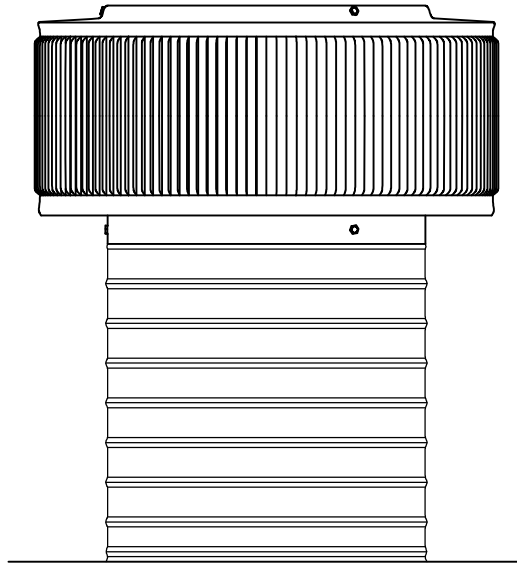

Aura Vent: Model AV-8-C8

8" Diameter with 8" Collar and Square Flange

- All Aluminum construction will never rust
- Exhausts air like a turbine with no moving parts
- No snow or rain infiltration
- Low profile- does not need to be removed for high winds
- Tested to 200 mph

minimum pitch capacity	maximum pitch capacity (std vent)	maximum pitch capacity (modified)	Weight lbs (kg)
0/12	5/12	12/12	2.6 (1.2)

Net Free Area		Application Per Square ft (meters)	
square inches (cm)	square foot (meters)	1/150	1/300
50 (127)	0.35 (0.11)	100 (30.48)	200 (60.96)