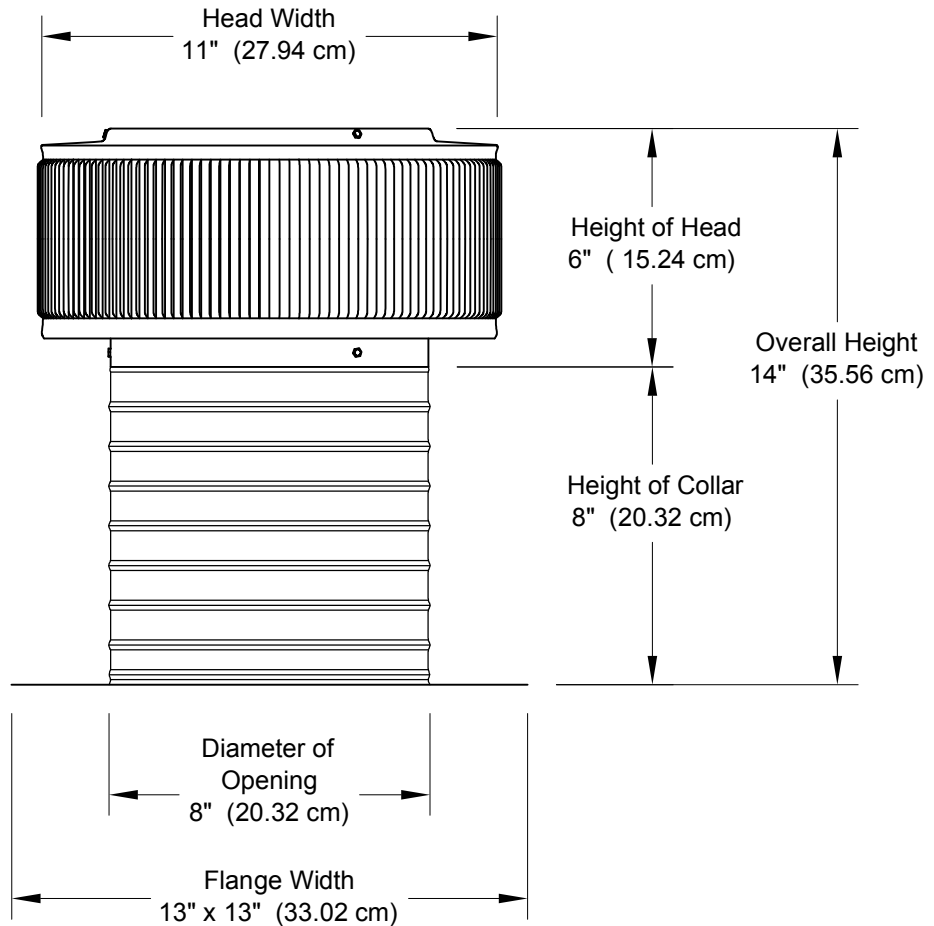

## 8" Diameter with 8" Collar and Square Flange

- All Aluminum construction will never rust
- Exhausts air like a turbine with no moving parts
- No snow or rain infiltration
- Low profile- does not need to be removed for high winds
- Tested to 200 mph