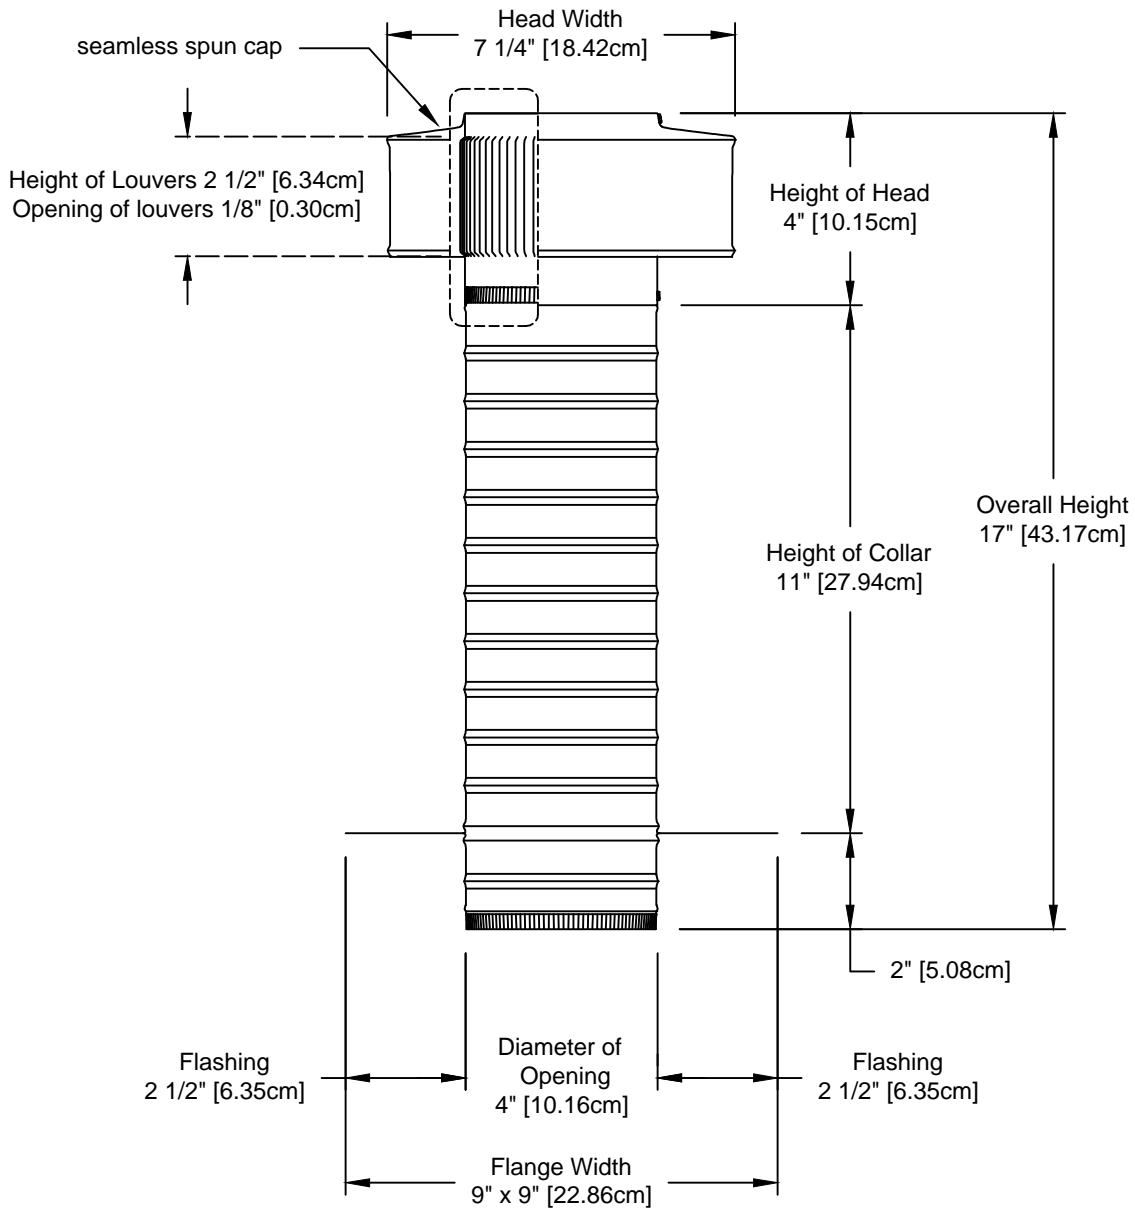

Keepa Vent: Model KV-4-C11-TP

4" Diameter with 11" Collar and Square Flange with Tail Pipe
All aluminum construction (Thickness = 0.025")

Net free area		Application per. sq. ft. [meters]	
square inches [cm]	square foot [meters]	1/150	1/300
12 [30.48]	0.09 [0.027]	26 [7.92]	52 [15.85]