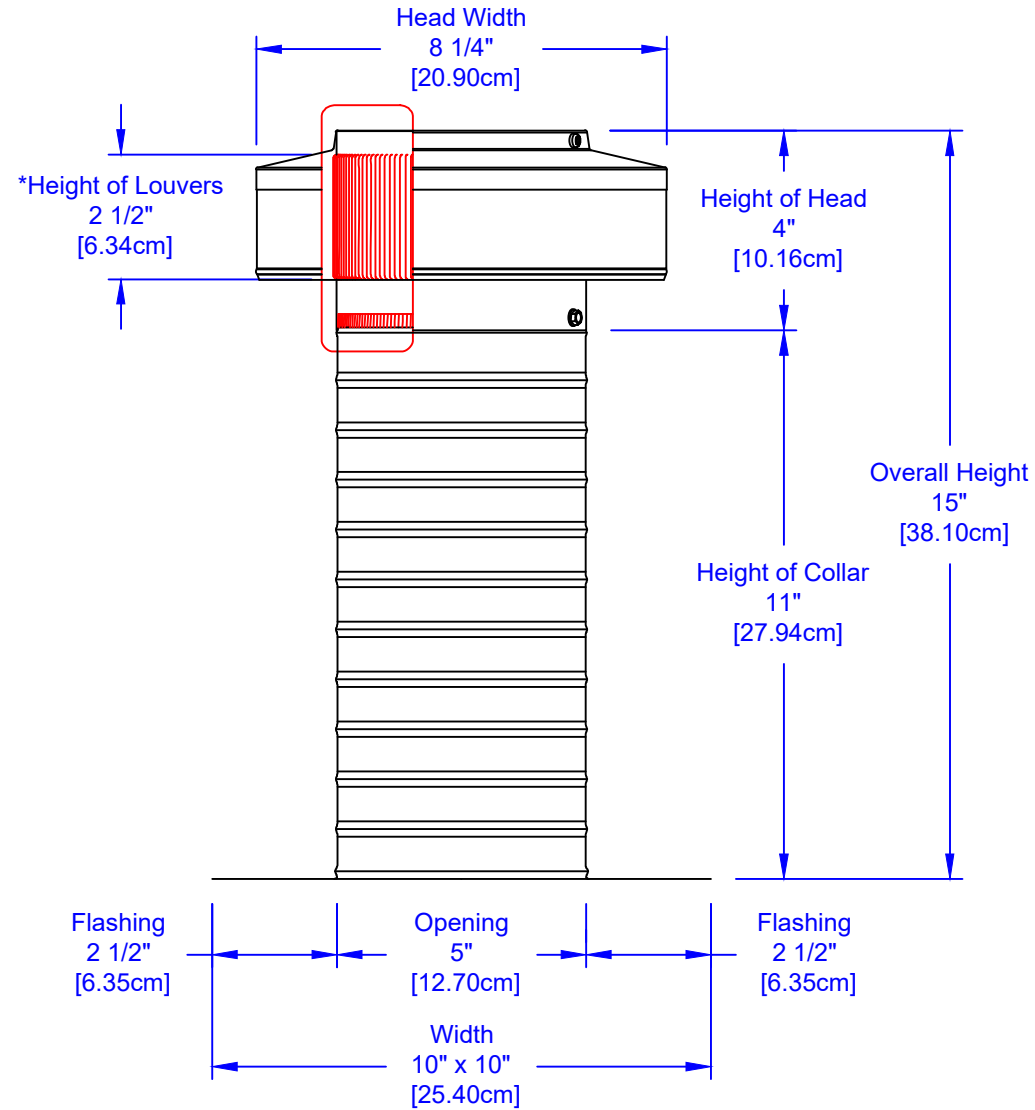

Active Ventilation Products, Inc.

Website: roofvents.com

Email: sales@roofvents.com

Specification Sheet

3/22/2022

Keepa Attic Vent Model: KV-5 Diameter: 5"

*Opening of Louvers = 1/8" [0.30cm]