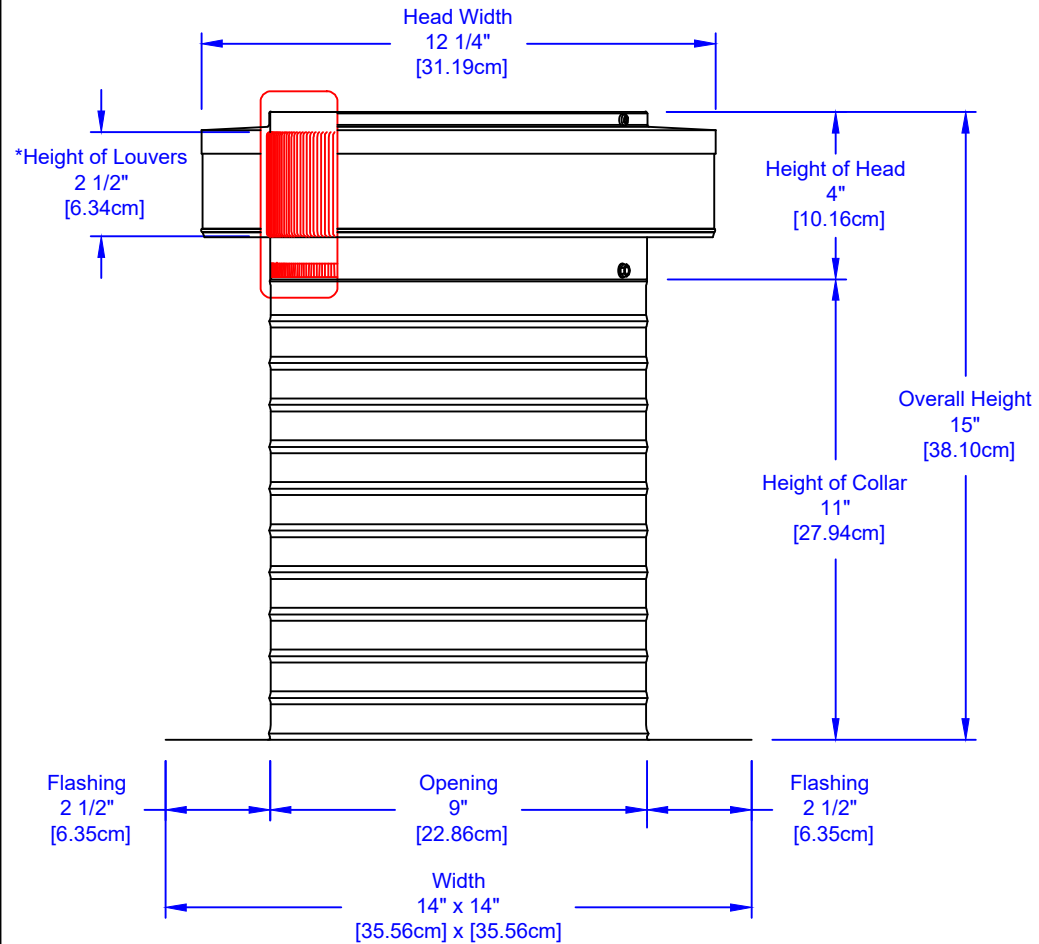

Active Ventilation Products, Inc.

Website: roofvents.com

Email: sales@roofvents.com

Specification Sheet

3/22/2022

Keepa Attic Vent Model: KV-9 Diameter: 9"

*Opening of Louvers = 1/8" [0.30cm]