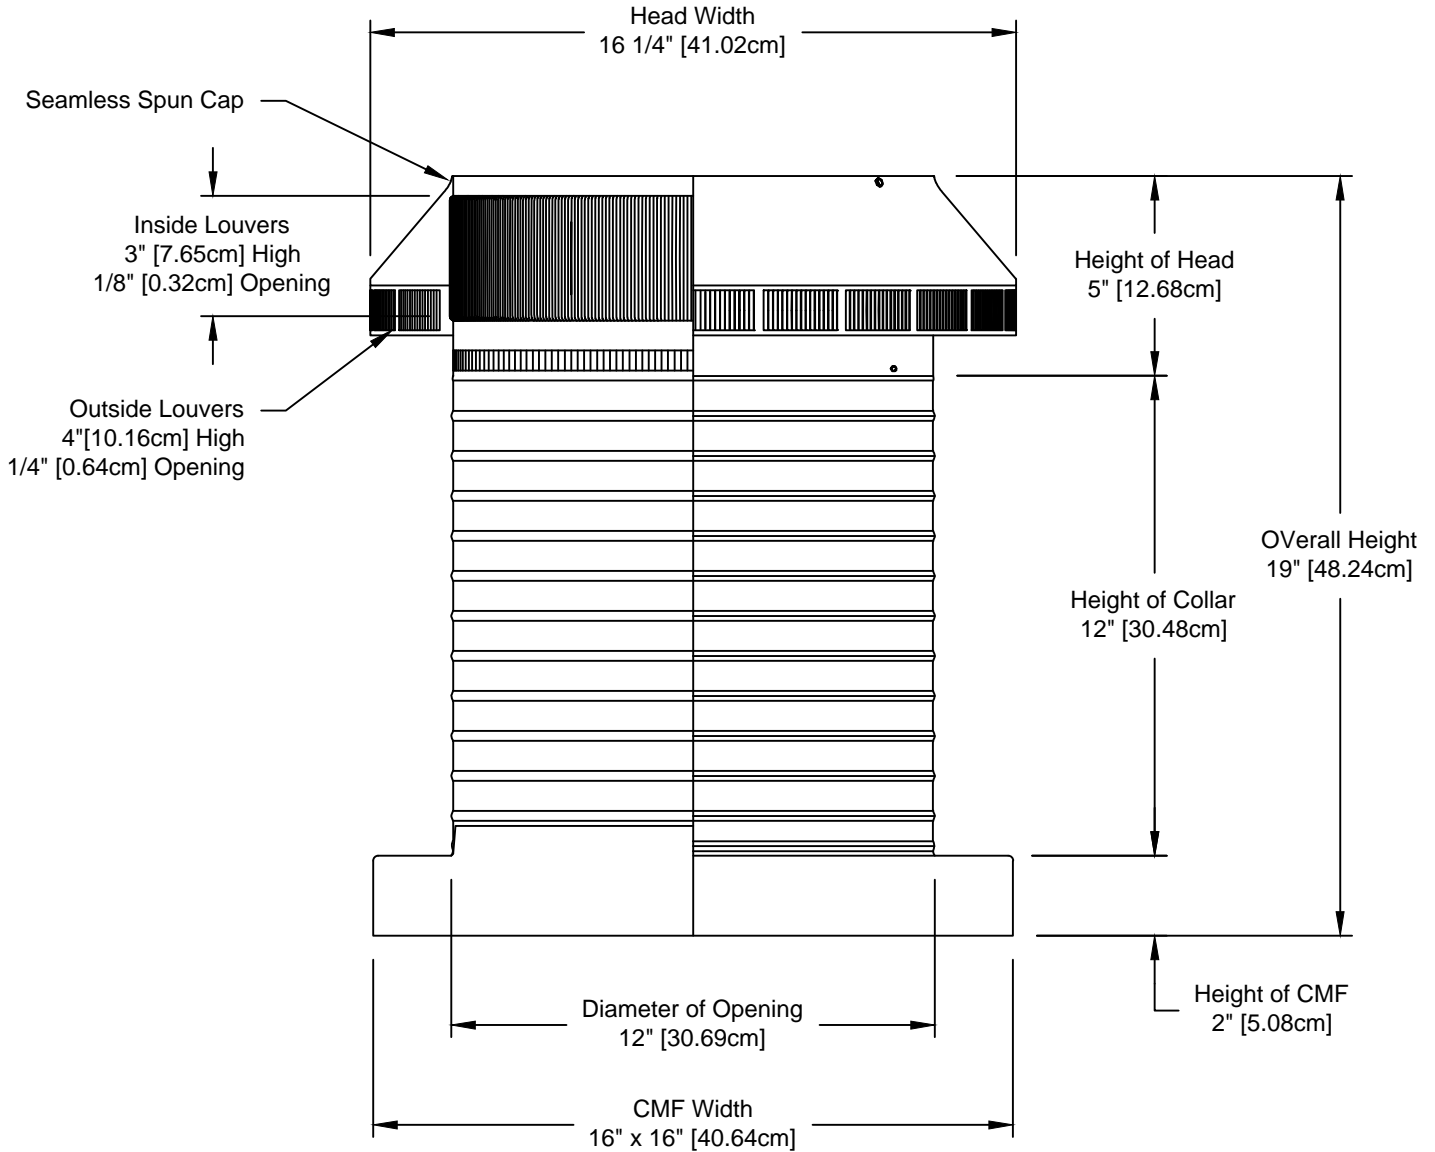

Pop Vent: Model PV-12-C12-CMF

12" Diameter with 12" Collar and Curb Mount Flange [CMF]

- Reduces hot attic air in the summer
- Removes moisture out of the attic in the winter
- Tested to 200 mph
- Aluminum construction will never rust
- 5 year warranty

Net free area		Application per. sq. ft. [meters]	
square inches [cm]	square foot [meters]	1/150	1/300
113 [287]	0.78 [0.24]	225 [68.58]	450 [137.16]

Active Ventilation Products, Inc.

311 First Street, Newburgh, NY 12550-4857