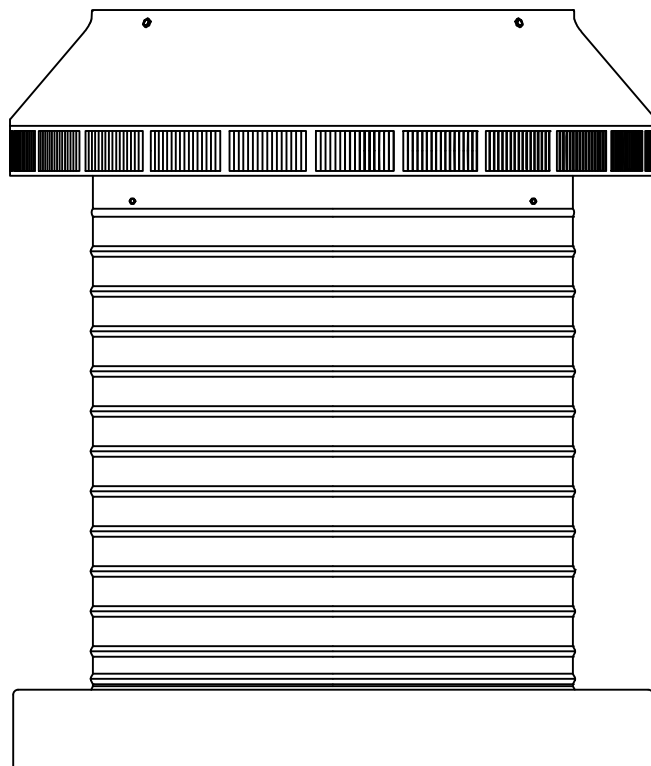

## Pop Vent: Model PV-12-C12-CMF

### 12" Diameter with 12" Collar and Curb Mount Flange [CMF]

- Reduces hot attic air in the summer
- Aluminum construction will never rust
- Removes moisture out of the attic in the winter
- 5 year warranty
- Tested to 200 mph