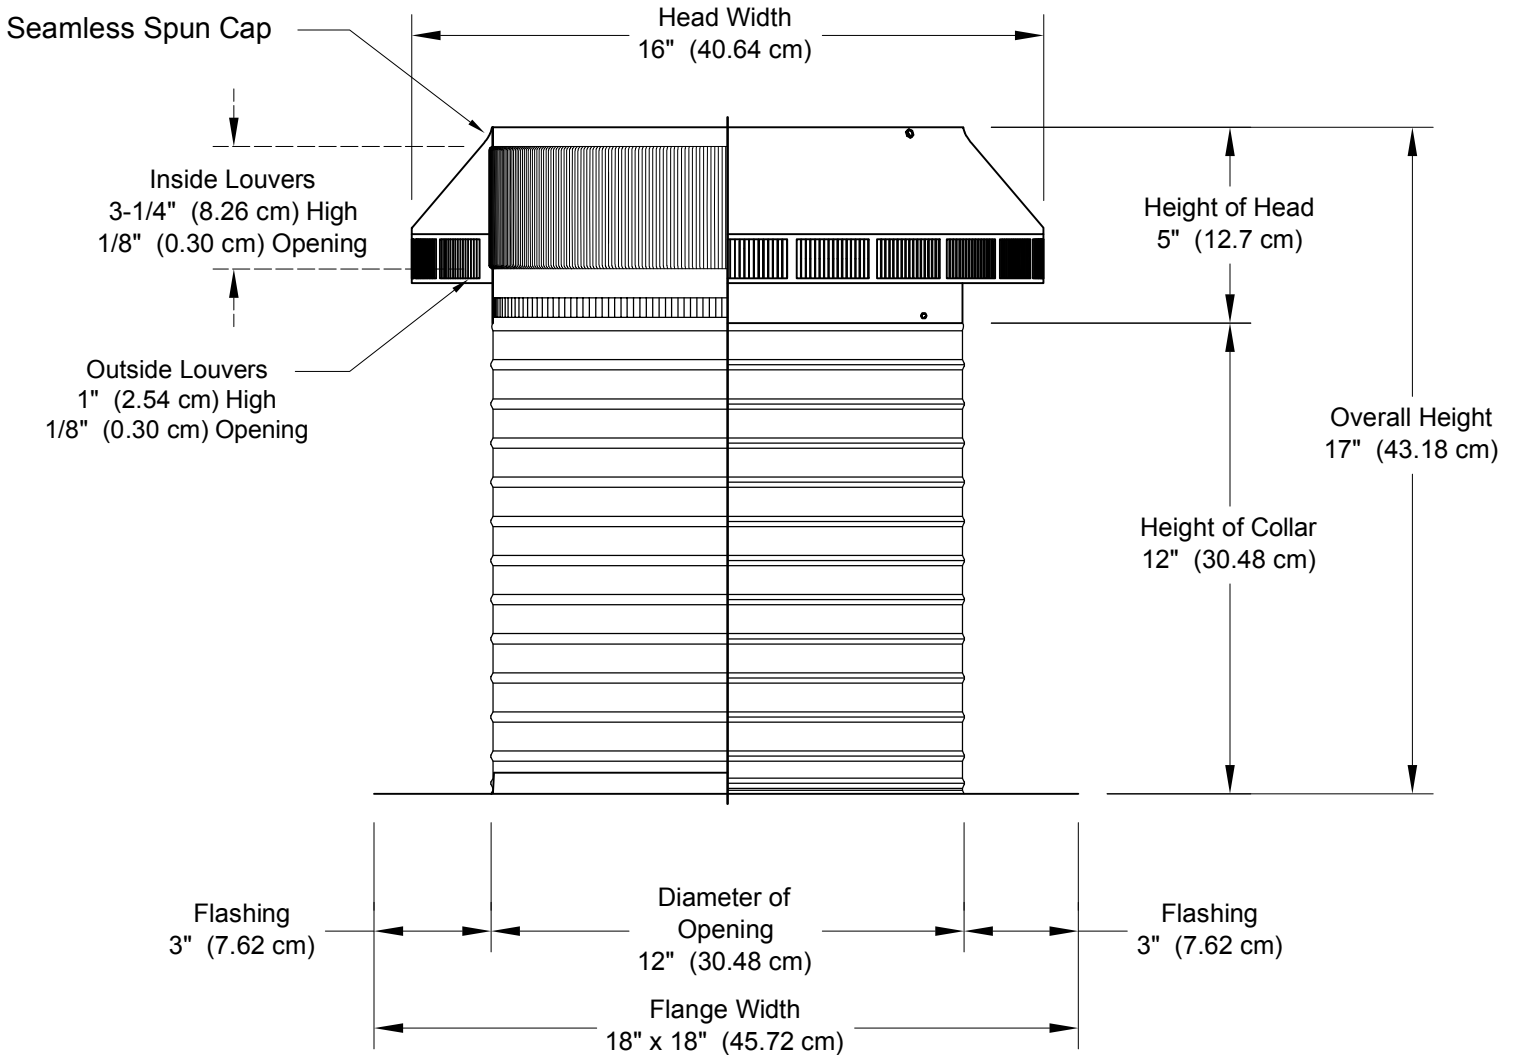

Pop Vent: Model PV-12-C12

12" Diameter with 12" Collar and Square Flange

- Reduces hot attic air in the summer
- Removes moisture out of the attic in the winter
- Tested to 200 mph
- Aluminum construction will never rust
- 5 year warranty

minimum pitch capacity	maximum pitch capacity	Weight lbs (kg)
0/12	12/12	3.4 (1.54)

Net Free Area		Application Per Square ft (meters)	
square inches (cm)	square foot (meters)	1/150	1/300
113 (287.02)	0.78 (0.24)	225 (68.58)	450 (137.16)