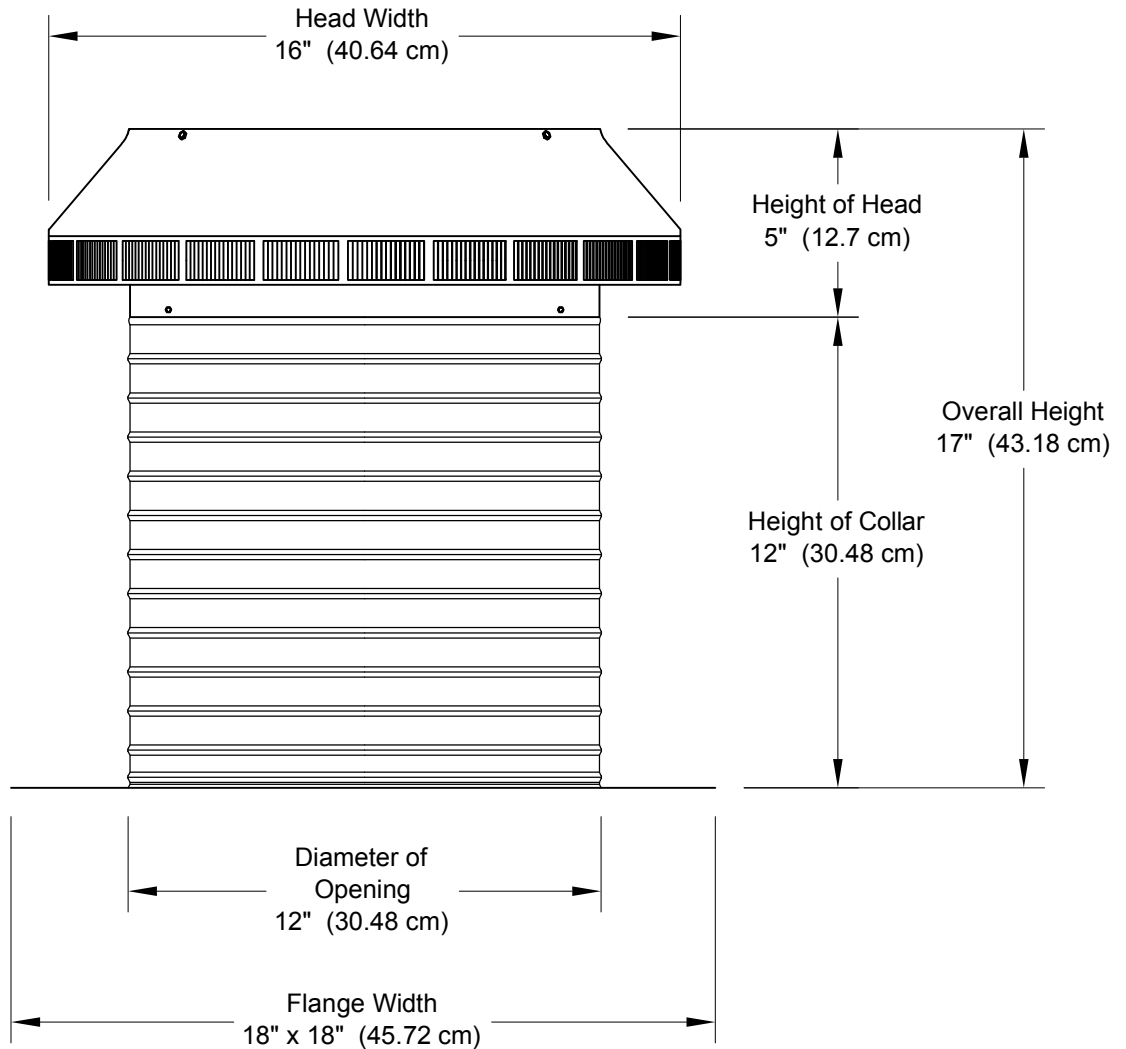

## 12" Diameter with 12" Collar and Square Flange

- Reduces hot attic air in the summer
- Removes moisture out of the attic in the winter
- Tested to 200 mph
- Aluminum construction will never rust
- 5 year warranty

minimum pitch capacity	maximum pitch capacity	Weight lbs (kg)
0/12	12/12	3.4 (1.54)

Net Free Area		Application Per Square ft (meters)	
square inches (cm)	square foot (meters)	1/150	1/300
113 (287.02)	0.78 (0.24)	225 (68.58)	450 (137.16)