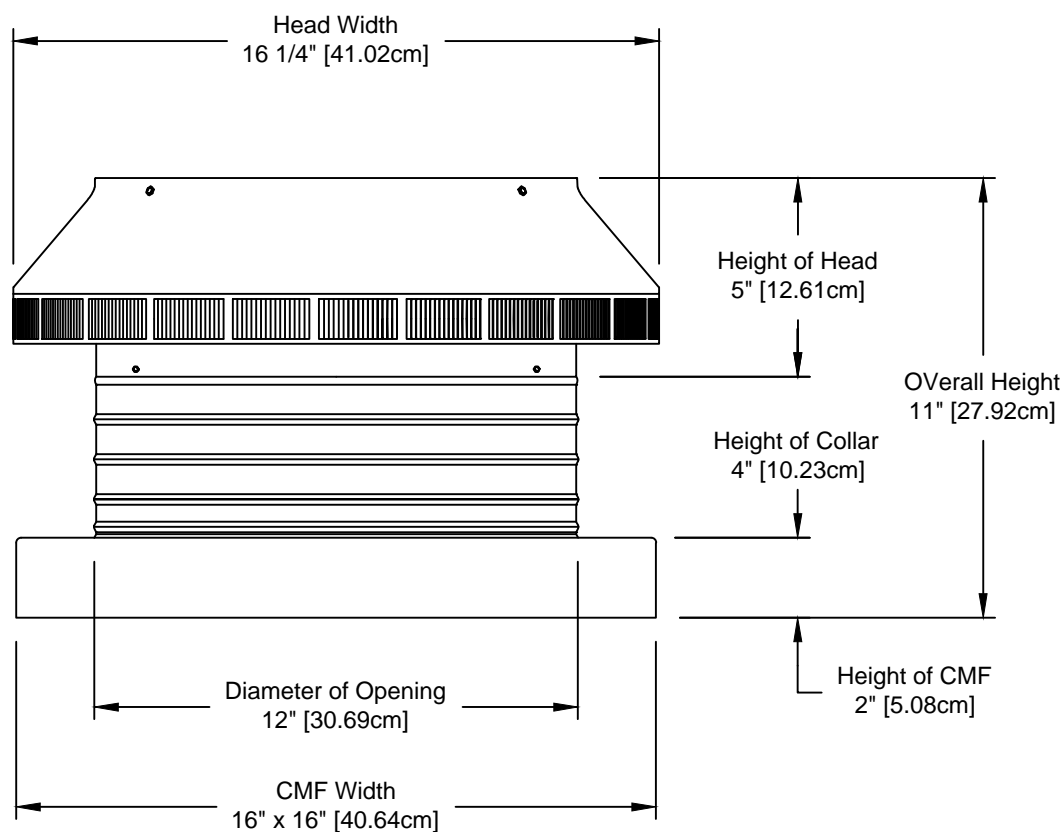

Pop Vent: Model PV-12-C4-CMF

12" Diameter with 4" Collar and Curb Mount Flange [CMF]

- Reduces hot attic air in the summer
- Removes moisture out of the attic in the winter
- Tested to 200 mph
- Aluminum construction will never rust
- 5 year warranty

Net free area		Application per. sq. ft. [meters]	
square inches [cm]	square foot [meters]	1/150	1/300
113 [287]	0.78 [0.24]	225 [68.58]	450 [137.16]

Active Ventilation Products, Inc.

311 First Street, Newburgh, NY 12550-4857