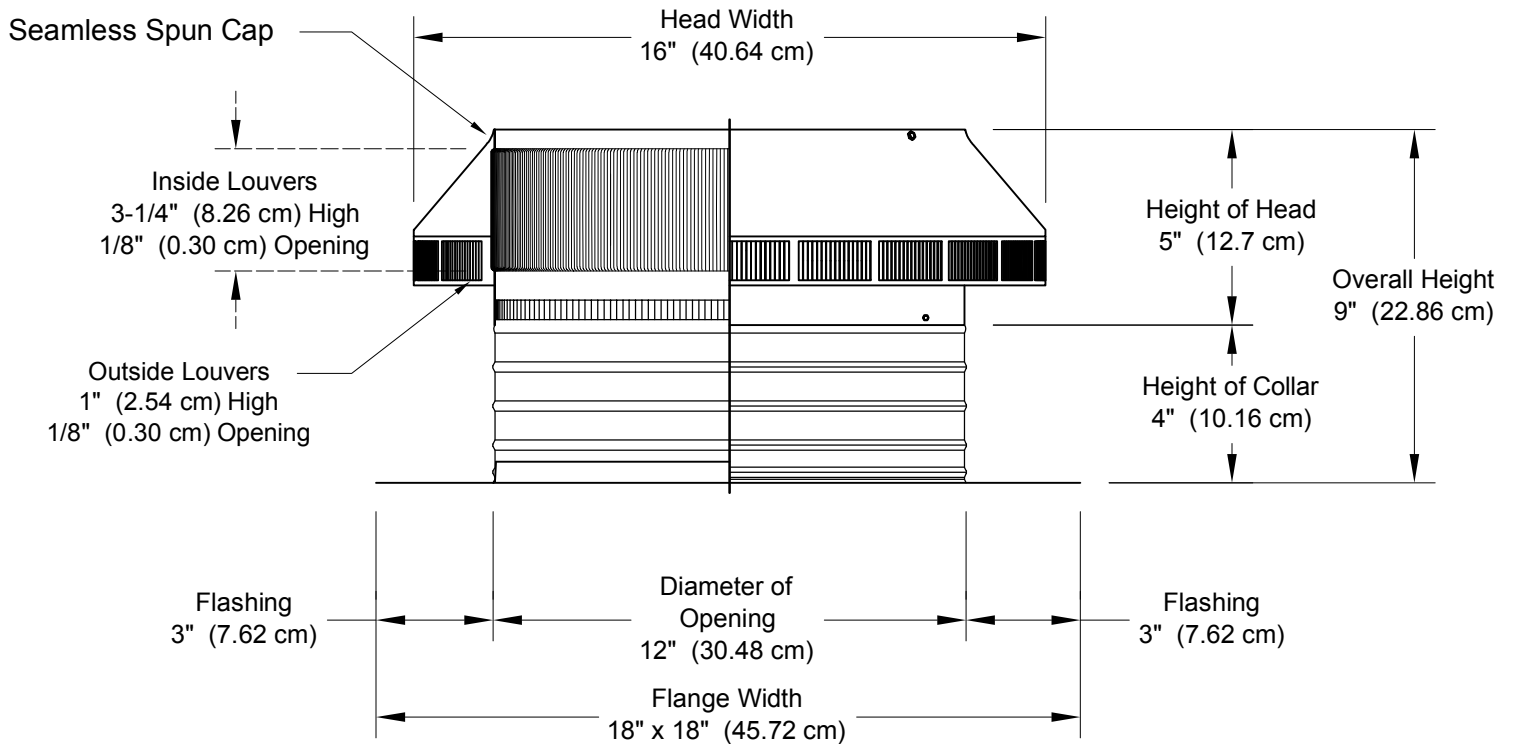

Pop Vent: Model PV-12-C4

12" Diameter with 4" Collar and Square Flange

- Reduces hot attic air in the summer
- Removes moisture out of the attic in the winter
- Tested to 200 mph
- Aluminum construction will never rust
- 5 year warranty

minimum pitch capacity	maximum pitch capacity	Weight lbs (kg)
0/12	12/12	2.4 (1.09)

Net Free Area		Application Per Square ft (meters)	
square inches (cm)	square foot (meters)		
113 (287.02)	0.78 (0.24)	1/150	1/300
		225 (68.58)	450 (137.16)