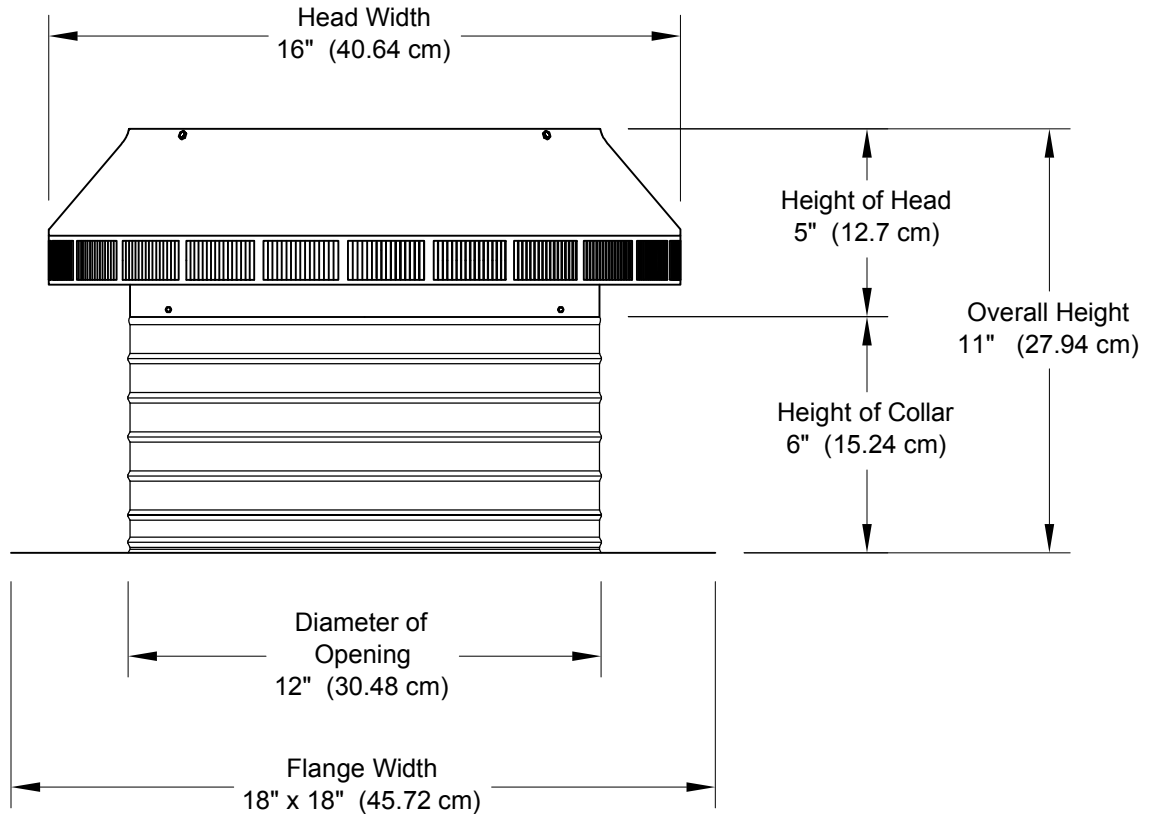

Pop Vent: Model PV-12-C6

12" Diameter with 6" Collar and Square Flange

- Reduces hot attic air in the summer
- Removes moisture out of the attic in the winter
- Tested to 200 mph
- Aluminum construction will never rust
- 5 year warranty

minimum pitch capacity	maximum pitch capacity	Weight lbs (kg)
0/12	12/12	2.8 (1.27)

Net Free Area		Application Per Square ft (meters)	
square inches (cm)	square foot (meters)	1/150	1/300
113 (287.02)	0.78 (0.24)	225 (68.58)	450 (137.16)