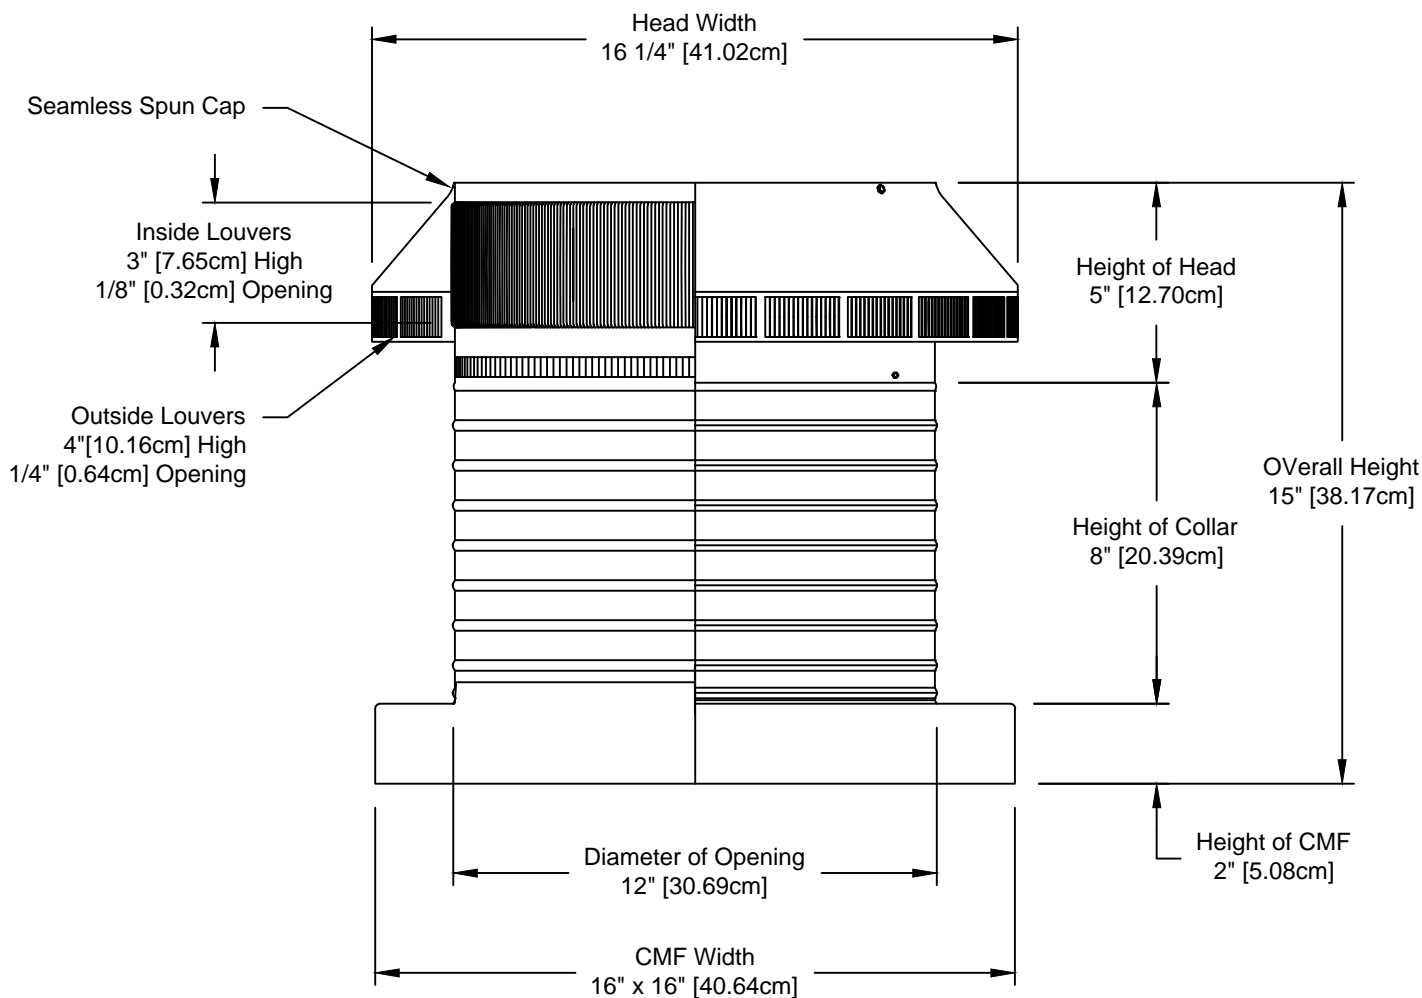

Pop Vent: Model PV-12-C8-CMF

12" Diameter with 8" Collar and Curb Mount Flange [CMF]

- Reduces hot attic air in the summer
- Removes moisture out of the attic in the winter
- Tested to 200 mph
- Aluminum construction will never rust
- 5 year warranty

Net free area		Application per. sq. ft. [meters]	
square inches [cm]	square foot [meters]		
113 [287]	0.78 [0.24]	1/150	1/300
		225 [68.58]	450 [137.16]

Active Ventilation Products, Inc.

311 First Street, Newburgh, NY 12550-4857