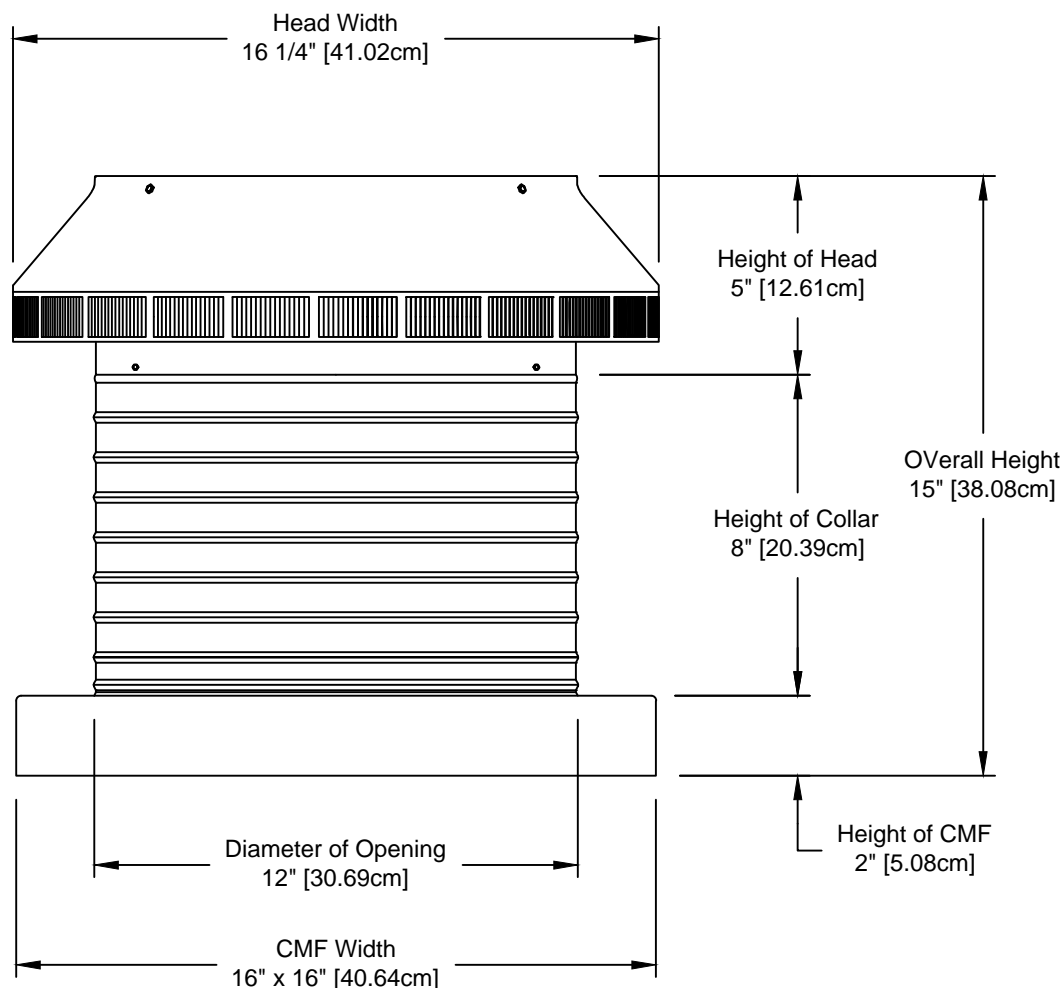

Pop Vent: Model PV-12-C8-CMF

12" Diameter with 8" Collar and Curb Mount Flange [CMF]

- Reduces hot attic air in the summer
- Removes moisture out of the attic in the winter
- Tested to 200 mph
- Aluminum construction will never rust
- 5 year warranty

Net free area		Application per. sq. ft. [meters]	
square inches [cm]	square foot [meters]	1/150	1/300
113 [287]	0.78 [0.24]	225 [68.58]	450 [137.16]

Active Ventilation Products, Inc.

311 First Street, Newburgh, NY 12550-4857