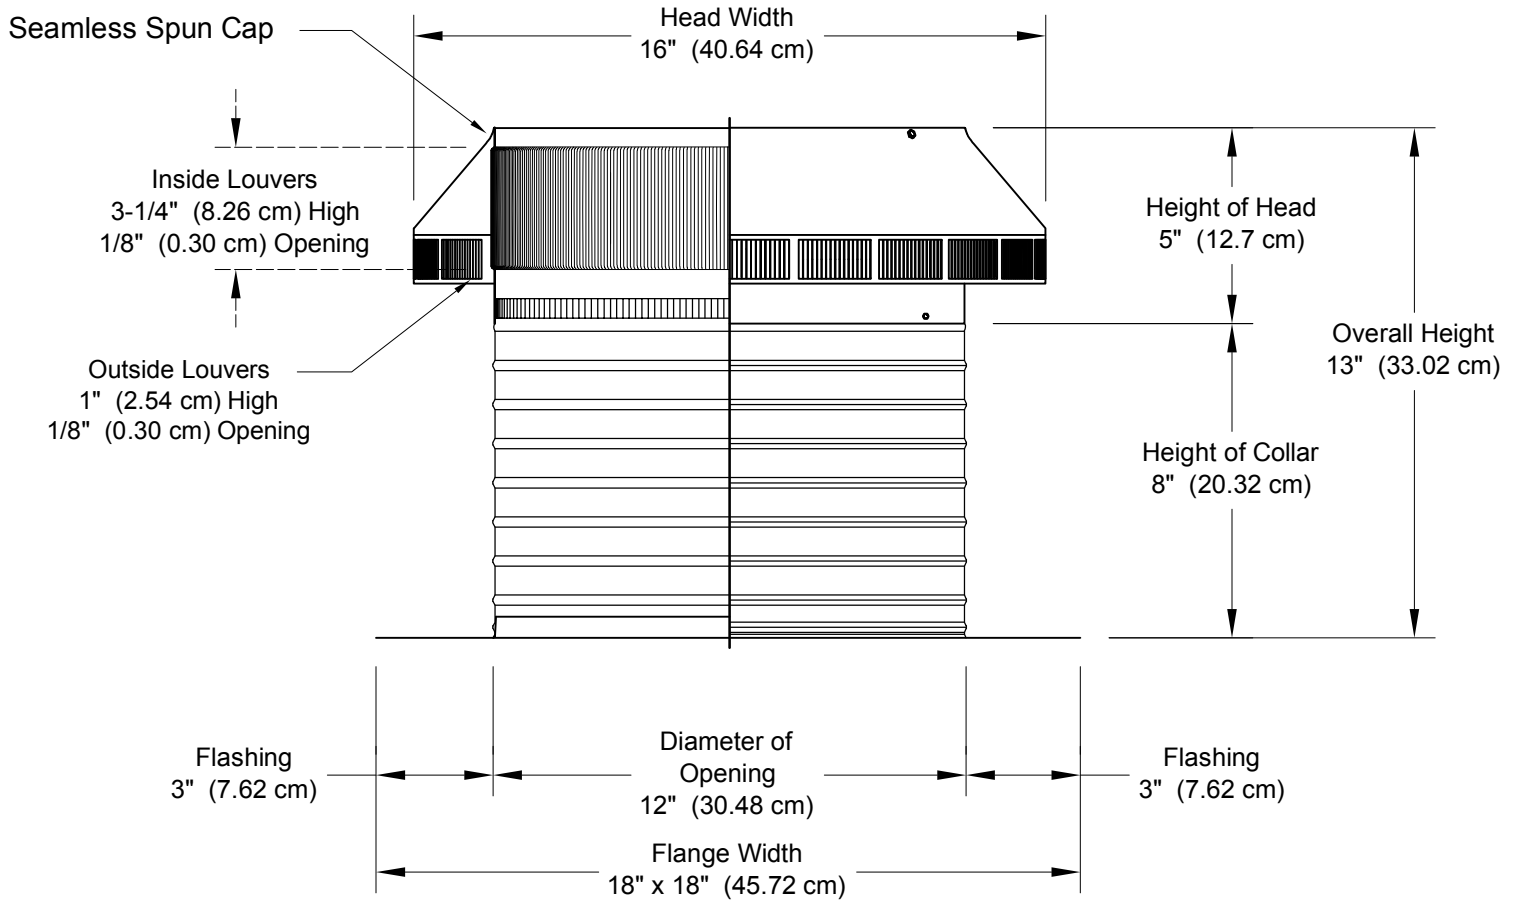

Pop Vent: Model PV-12-C8

12" Diameter with 8" Collar and Square Flange

- Reduces hot attic air in the summer
- Removes moisture out of the attic in the winter
- Tested to 200 mph
- Aluminum construction will never rust
- 5 year warranty

minimum pitch capacity	maximum pitch capacity	Weight lbs (kg)
0/12	12/12	3.0 (1.36)

Net Free Area		Application Per Square ft (meters)	
square inches (cm)	square foot (meters)	1/150	1/300
113 (287.02)	0.78 (0.24)	225 (68.58)	450 (137.16)