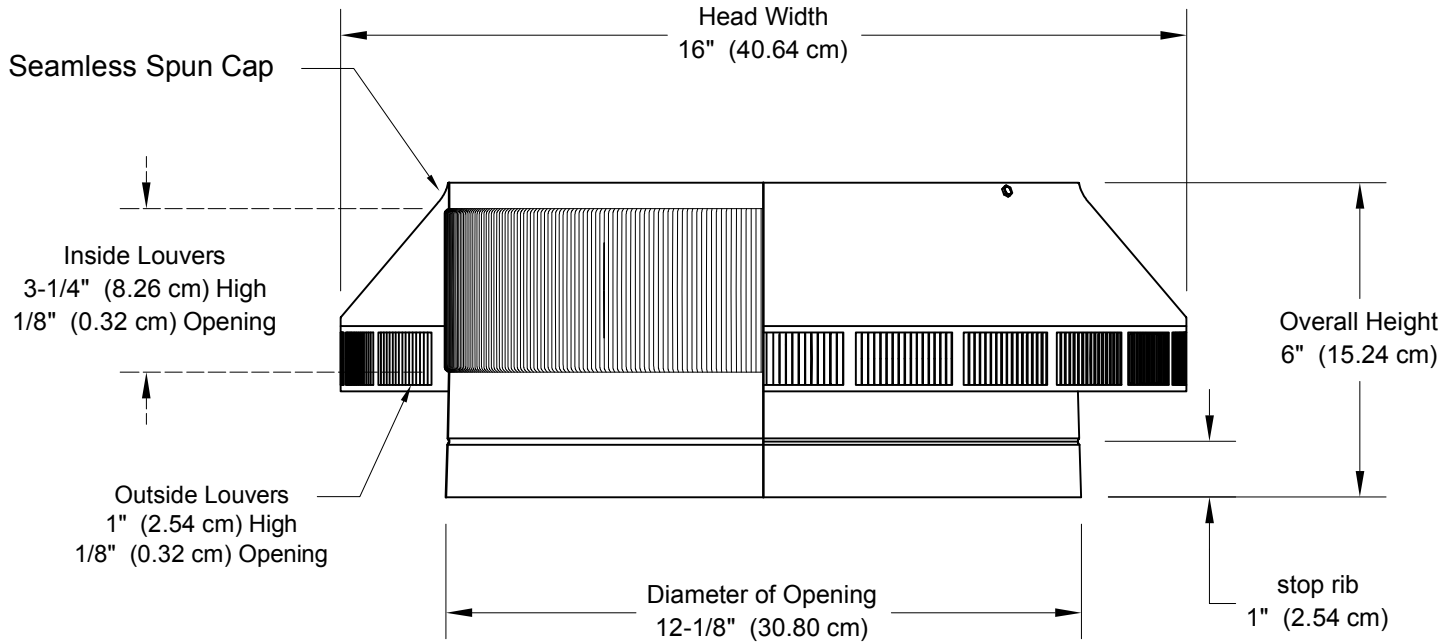

Pop Vent Retro fit: Model PV-12-RF

12" Diameter Retro-Fit

Net Free Area	
square inches (cm)	square feet (meters)
113 (287)	0.78 (0.24)

Weight lbs (kg)
1.6 (0.73)

Active Ventilation Products, Inc.

311 First Street, Newburgh, NY 12550-4857