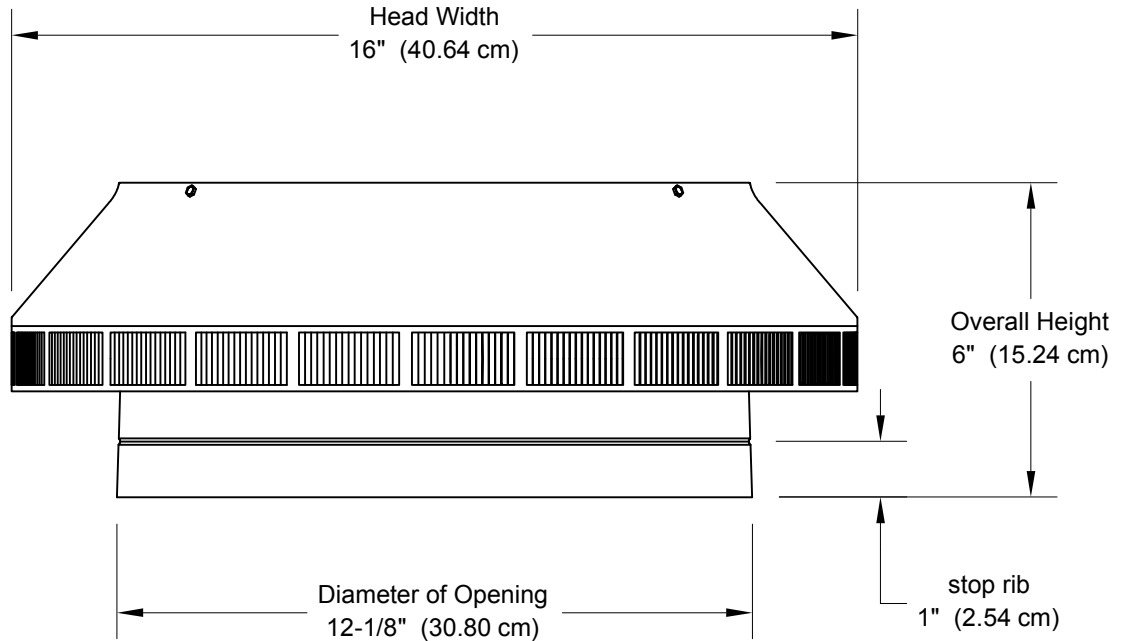

Pop Vent Retro fit: Model PV-12-RF

12" Diameter Retro-Fit

Net Free Area	
square inches (cm)	square feet (meters)
113 (287)	0.78 (0.24)

Weight lbs (kg)
1.6 (0.73)

Active Ventilation Products, Inc.

311 First Street, Newburgh, NY 12550-4857