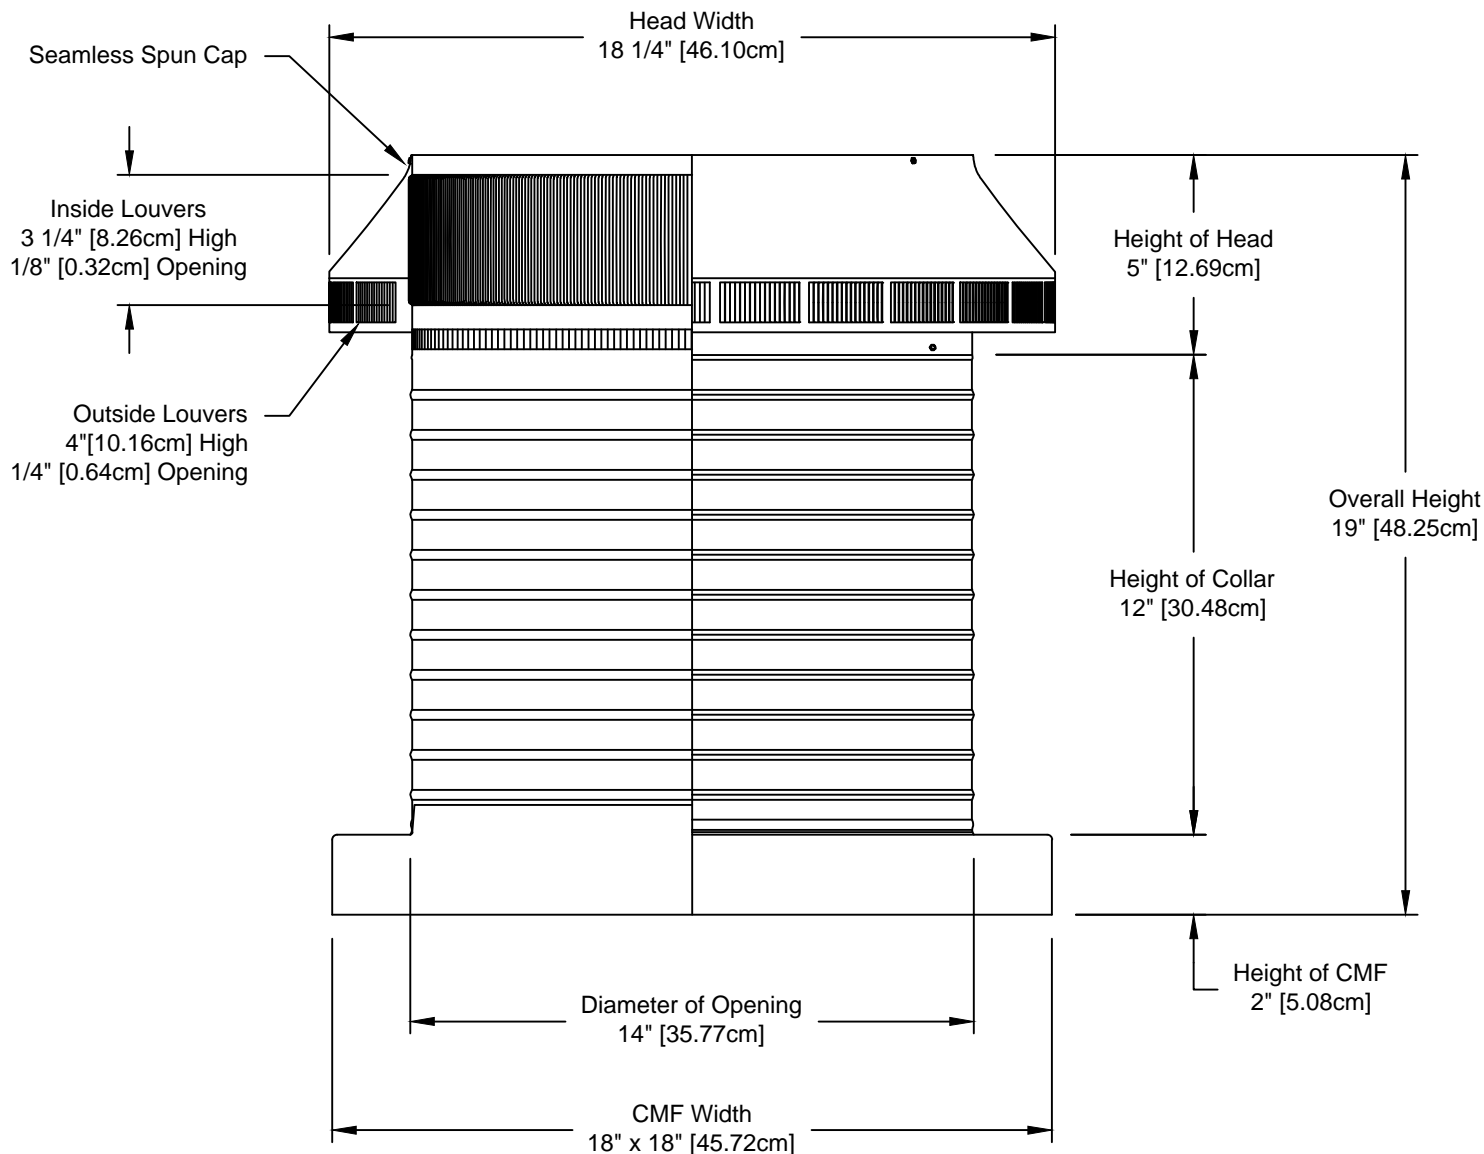

Pop Vent: Model PV-14-C12-CMF

14" Diameter with 12" Collar and Curb Mount Flange [CMF]

- Reduces hot attic air in the summer
- Removes moisture out of the attic in the winter
- Tested to 200 mph
- Aluminum construction will never rust
- 5 year warranty

Net free area		Application per. sq. ft. [meters]	
square inches [cm]	square foot [meters]	1/150	1/300
144 [366]	1.0 [0.30]	300 [91.44]	600 [182.88]

Active Ventilation Products, Inc.

311 First Street, Newburgh, NY 12550-4857