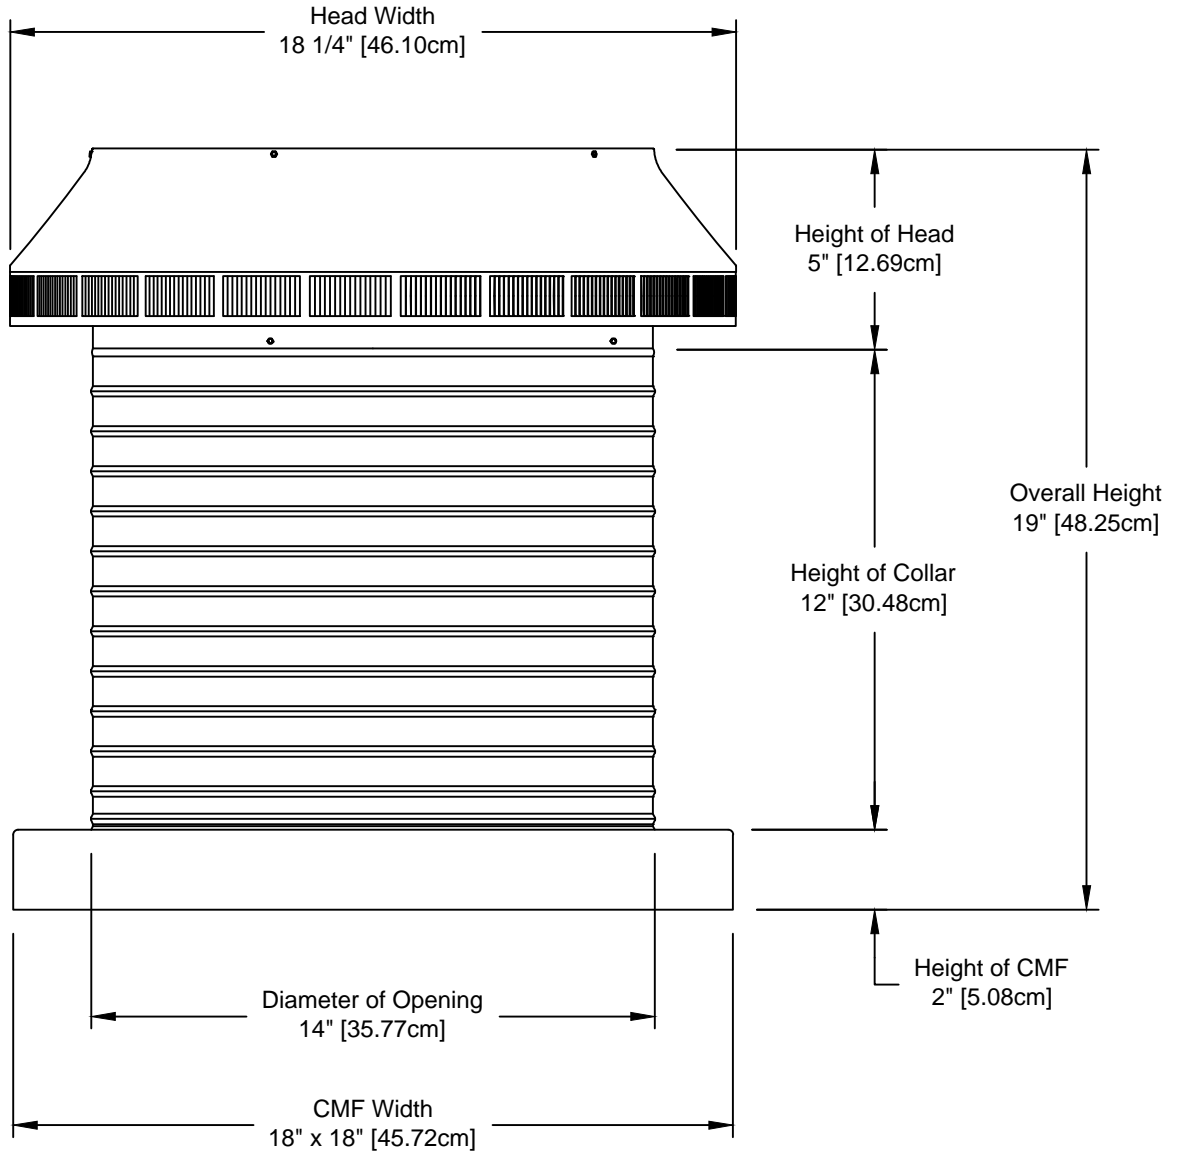

Pop Vent: Model PV-14-C12-CMF

14" Diameter with 12" Collar and Curb Mount Flange [CMF]

- Reduces hot attic air in the summer
- Removes moisture out of the attic in the winter
- Tested to 200 mph
- Aluminum construction will never rust
- 5 year warranty

Net free area		Application per. sq. ft. [meters]	
square inches [cm]	square foot [meters]	1/150	1/300
144 [366]	1.0 [0.30]	300 [91.44]	600 [182.88]

Active Ventilation Products, Inc.

311 First Street, Newburgh, NY 12550-4857