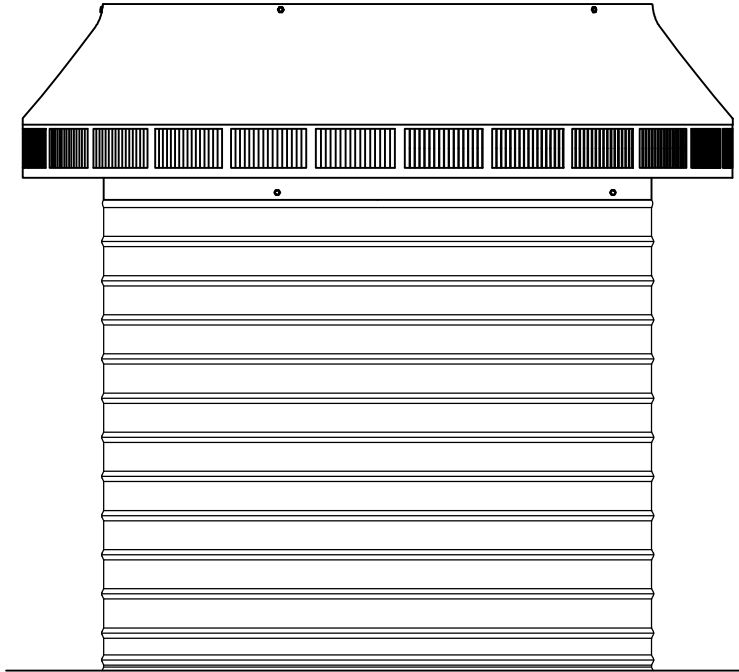

Pop Vent: Model PV-14-C12

14" Diameter with 12" Collar and Square Flange

- Reduces hot attic air in the summer
- Removes moisture out of the attic in the winter
- Tested to 200 mph
- Aluminum construction will never rust
- 5 year warranty

minimum pitch capacity	maximum pitch capacity	Weight lbs (kg)
0/12	12/12	4.0 (1.81)

Net Free Area		Application Per Square ft (meters)	
square inches (cm)	square foot (meters)	1/150	1/300
144 (365.76)	1.00 (0.30)	300 (91.44)	600 (182.88)