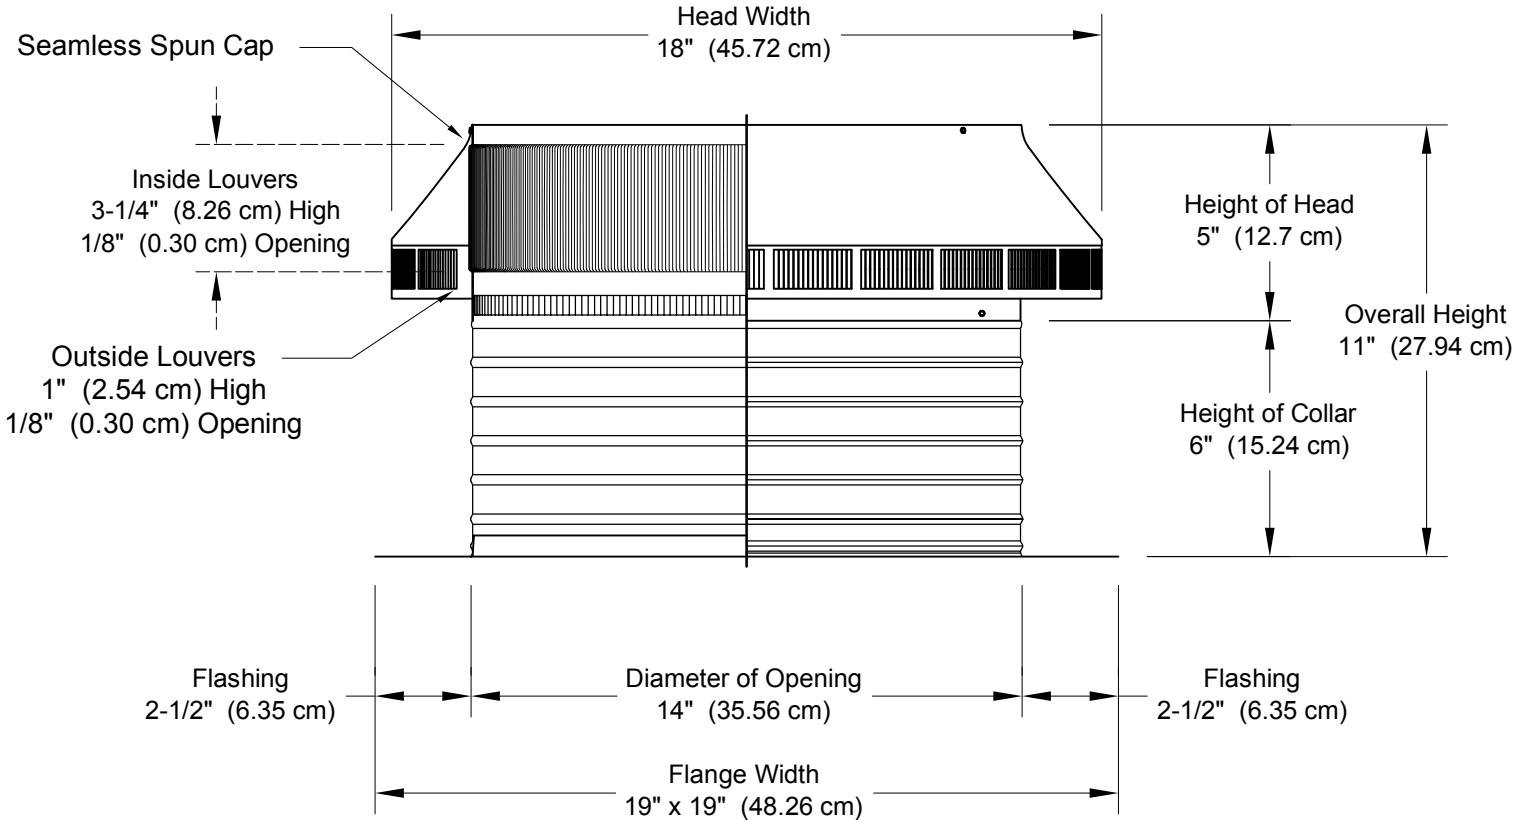

Pop Vent: Model PV-14-C6

14" Diameter with 6" Collar and Square Flange

- Reduces hot attic air in the summer
- Removes moisture out of the attic in the winter
- Tested to 200 mph
- Aluminum construction will never rust
- 5 year warranty

minimum pitch capacity	maximum pitch capacity	Weight lbs (kg)
0/12	12/12	3.4 (1.54)

Net Free Area		Application Per Square ft (meters)	
square inches (cm)	square foot (meters)		
144 (365.76)	1.00 (0.30)	1/150	1/300
		300 (91.44)	600 (182.88)