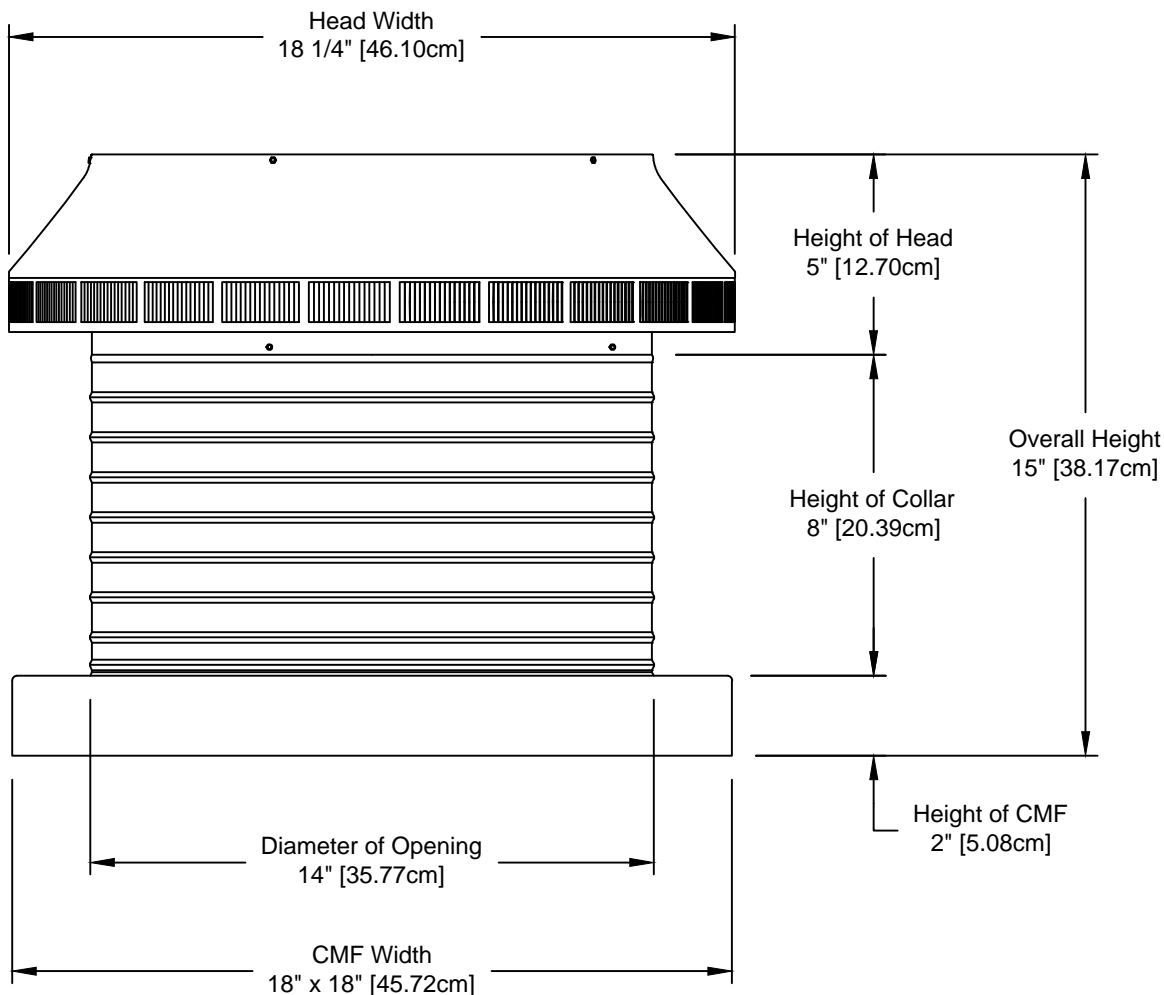

Pop Vent: Model PV-14-C8-CMF

14" Diameter with 8" Collar and Curb Mount Flange [CMF]

- Reduces hot attic air in the summer
- Removes moisture out of the attic in the winter
- Tested to 200 mph
- Aluminum construction will never rust
- 5 year warranty

Net free area		Application per. sq. ft. [meters]	
square inches [cm]	square foot [meters]	1/150	1/300
144 [366]	1.0 [0.30]	300 [91.44]	600 [182.88]

Active Ventilation Products, Inc.

311 First Street, Newburgh, NY 12550-4857