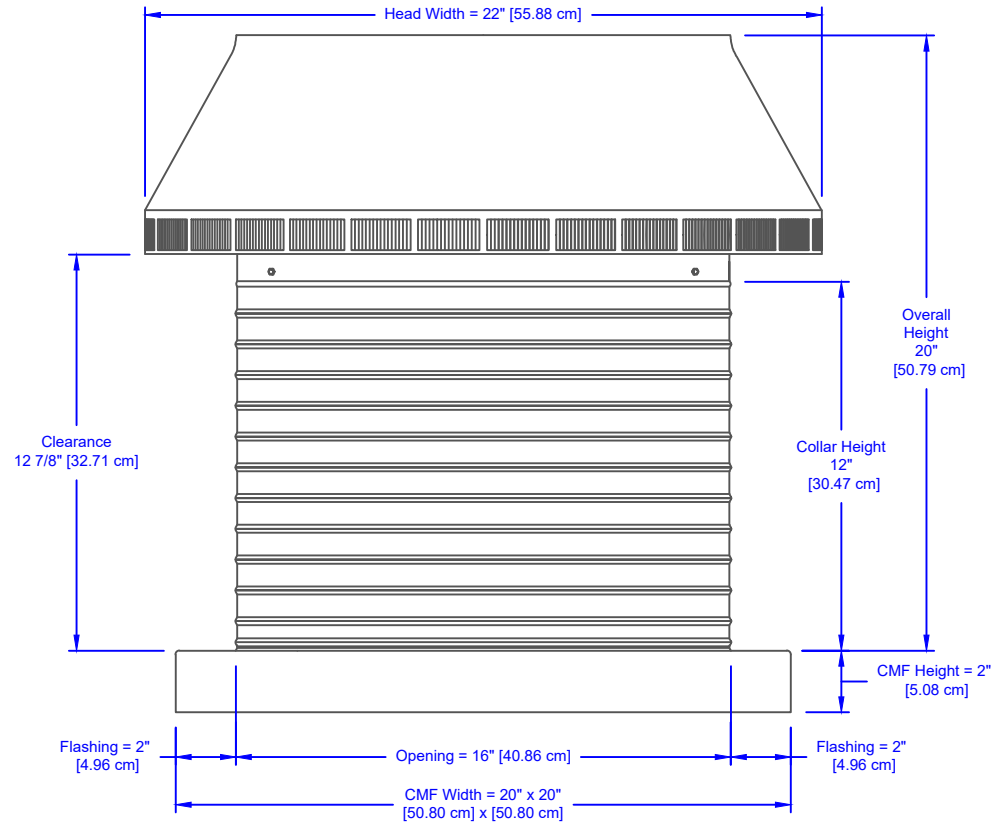

Active Ventilation Products, Inc.

Website: roofvents.com

Email: sales@roofvents.com

Specification Sheet

5/3/2022

Pop Vent with CMF Model: PV-16-C12-CMF Diameter: 16" Collar Height: 12"

All Aluminum Construction, Thickness = 0.040" [1.016 mm]

*Opening of Louvers = 1/8" [0.30 cm]