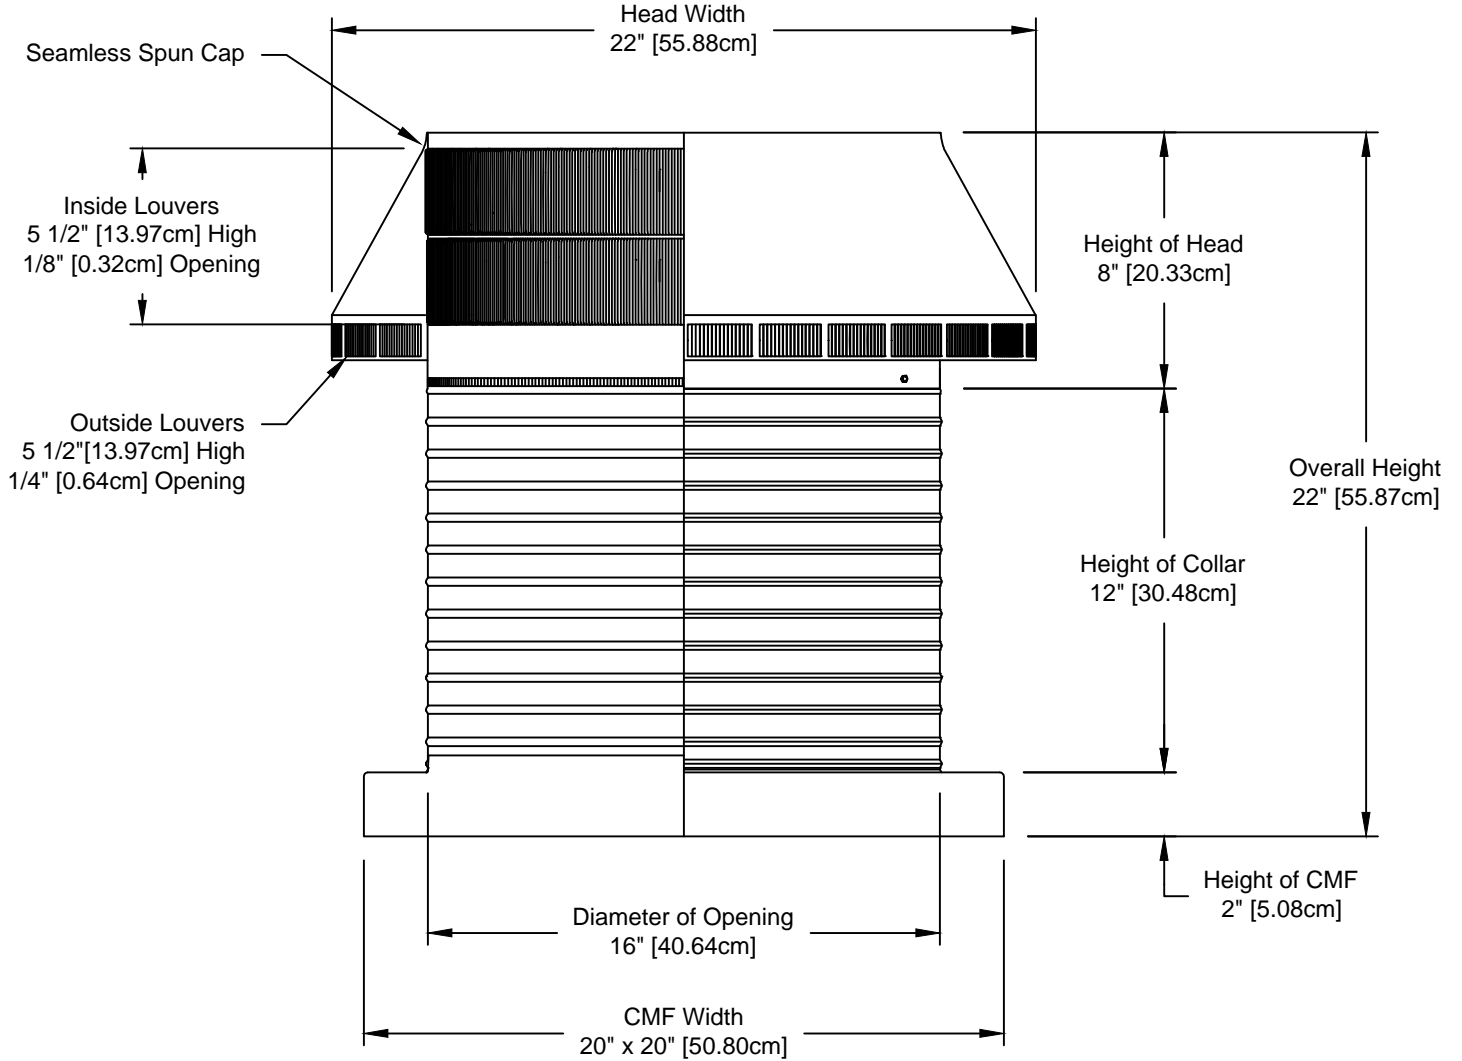

## Pop Vent: Model PV-16-C12-CMF

### 16" Diameter with 12" Collar and Curb Mount Flange [CMF]

- All Aluminum construction will never rust
- Exhausts air like a turbine with no moving parts
- No snow or rain infiltration
- low profile- does not need to be removed for high winds
- Tested to 200 mph

Net free area		Application per. sq. ft. [meters]	
square inches [cm]	square foot [meters]	1/150	1/300
200 [508]	1.39 [0.42]	418 [127.41]	837 [255.12]