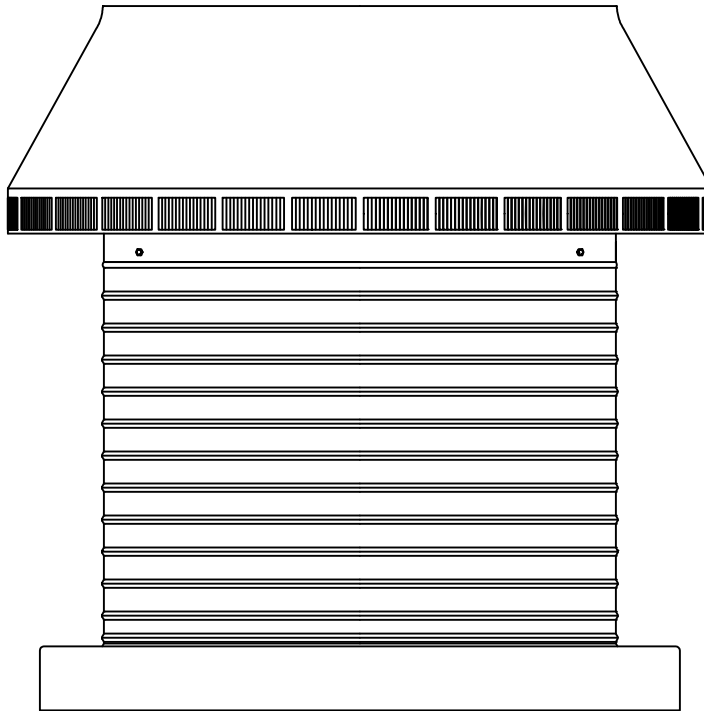

Pop Vent: Model PV-16-C12-CMF

16" Diameter with 12" Collar and Curb Mount Flange [CMF]

- All Aluminum construction will never rust
- Exhausts air like a turbine with no moving parts
- No snow or rain infiltration
- low profile- does not need to be removed for high winds
- Tested to 200 mph

Net free area		Application per. sq. ft. [meters]	
square inches [cm]	square foot [meters]	1/150	1/300
200 [508]	1.39 [0.42]	418 [127.41]	837 [255.12]

Active Ventilation Products, Inc.

311 First Street, Newburgh, NY 12550-4857