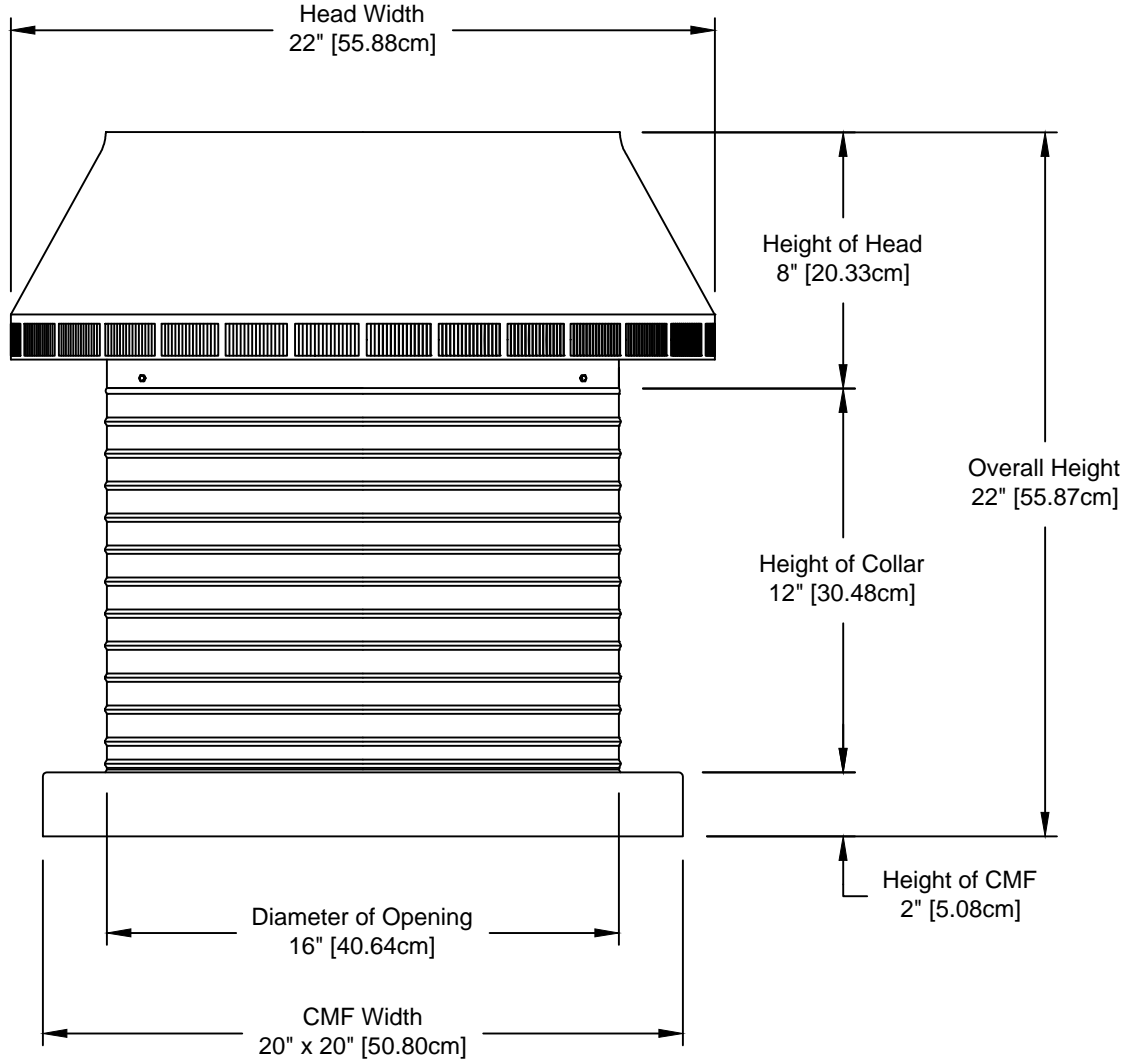

## Pop Vent: Model PV-16-C12-CMF

### 16" Diameter with 12" Collar and Curb Mount Flange [CMF]

- All Aluminum construction will never rust
- Exhausts air like a turbine with no moving parts
- No snow or rain infiltration
- low profile- does not need to be removed for high winds
- Tested to 200 mph