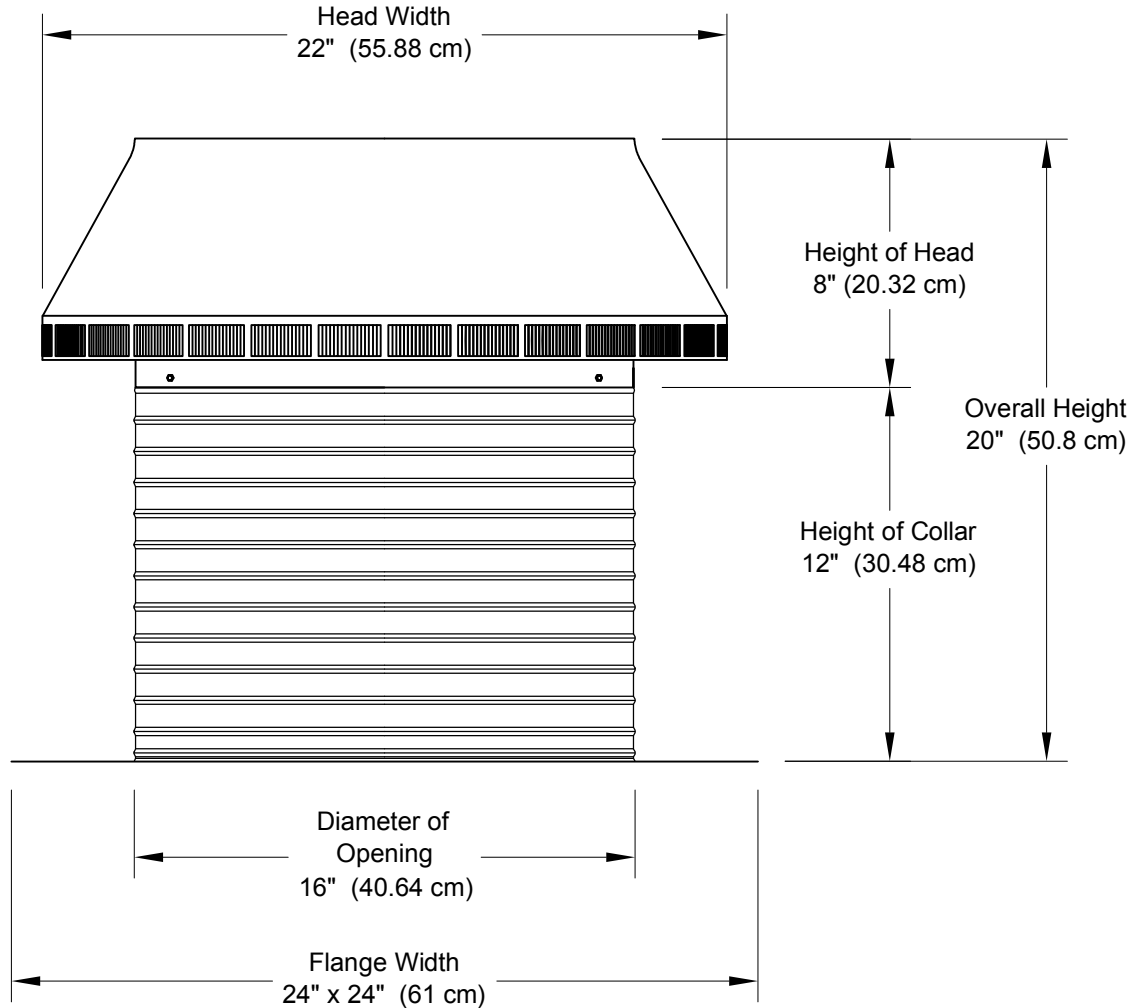

Pop Vent: Model PV-16-C12

16" Diameter with 12" Collar and Square Flange

- Reduces hot attic air in the summer
- Removes moisture out of the attic in the winter
- Tested to 200 mph
- Aluminum construction will never rust
- 5 year warranty

minimum pitch capacity	maximum pitch capacity	Weight lbs (kg)
0/12	12/12	8.4 (3.81)

Net Free Area		Application Per Square ft (meters)	
square inches (cm)	square foot (meters)	1/150	1/300
200 (508)	1.39 (0.42)	418 (127)	837 (255)