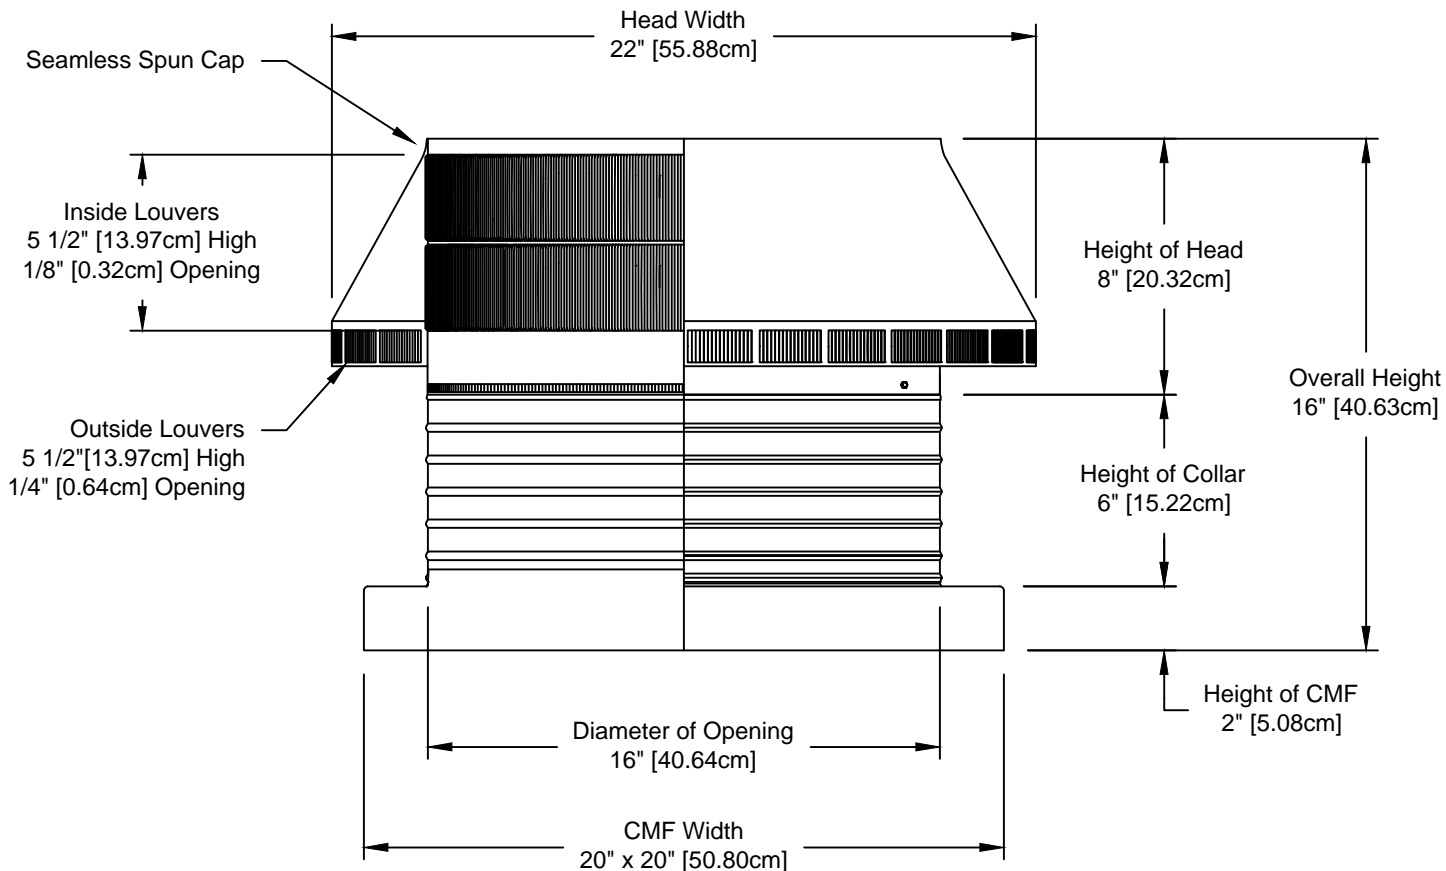

### 16" Diameter with 6" Collar and Curb Mount Flange [CMF]

- All Aluminum construction will never rust
- Exhausts air like a turbine with no moving parts
- No snow or rain infiltration
- low profile- does not need to be removed for high winds
- Tested to 200 mph

Net free area		Application per. sq. ft. [meters]	
square inches [cm]	square foot [meters]	1/150	1/300
200 [508]	1.39 [0.42]	418 [127.41]	837 [255.12]