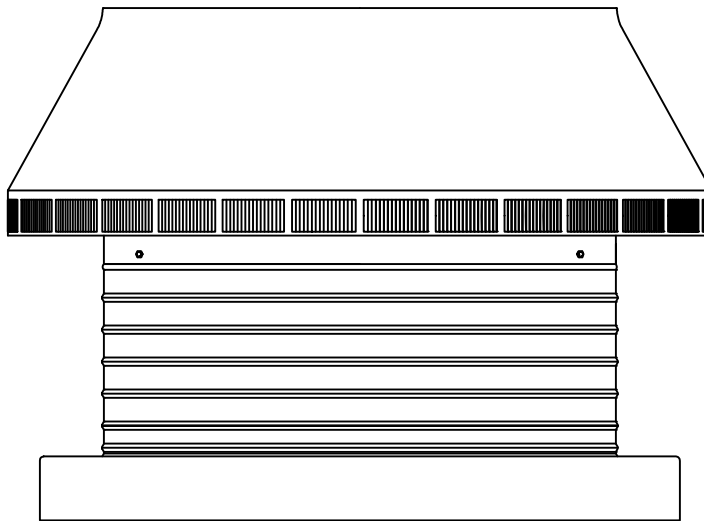

Pop Vent: Model PV-16-C6-CMF

16" Diameter with 6" Collar and Curb Mount Flange [CMF]

- All Aluminum construction will never rust
- Exhausts air like a turbine with no moving parts
- No snow or rain infiltration
- low profile- does not need to be removed for high winds
- Tested to 200 mph