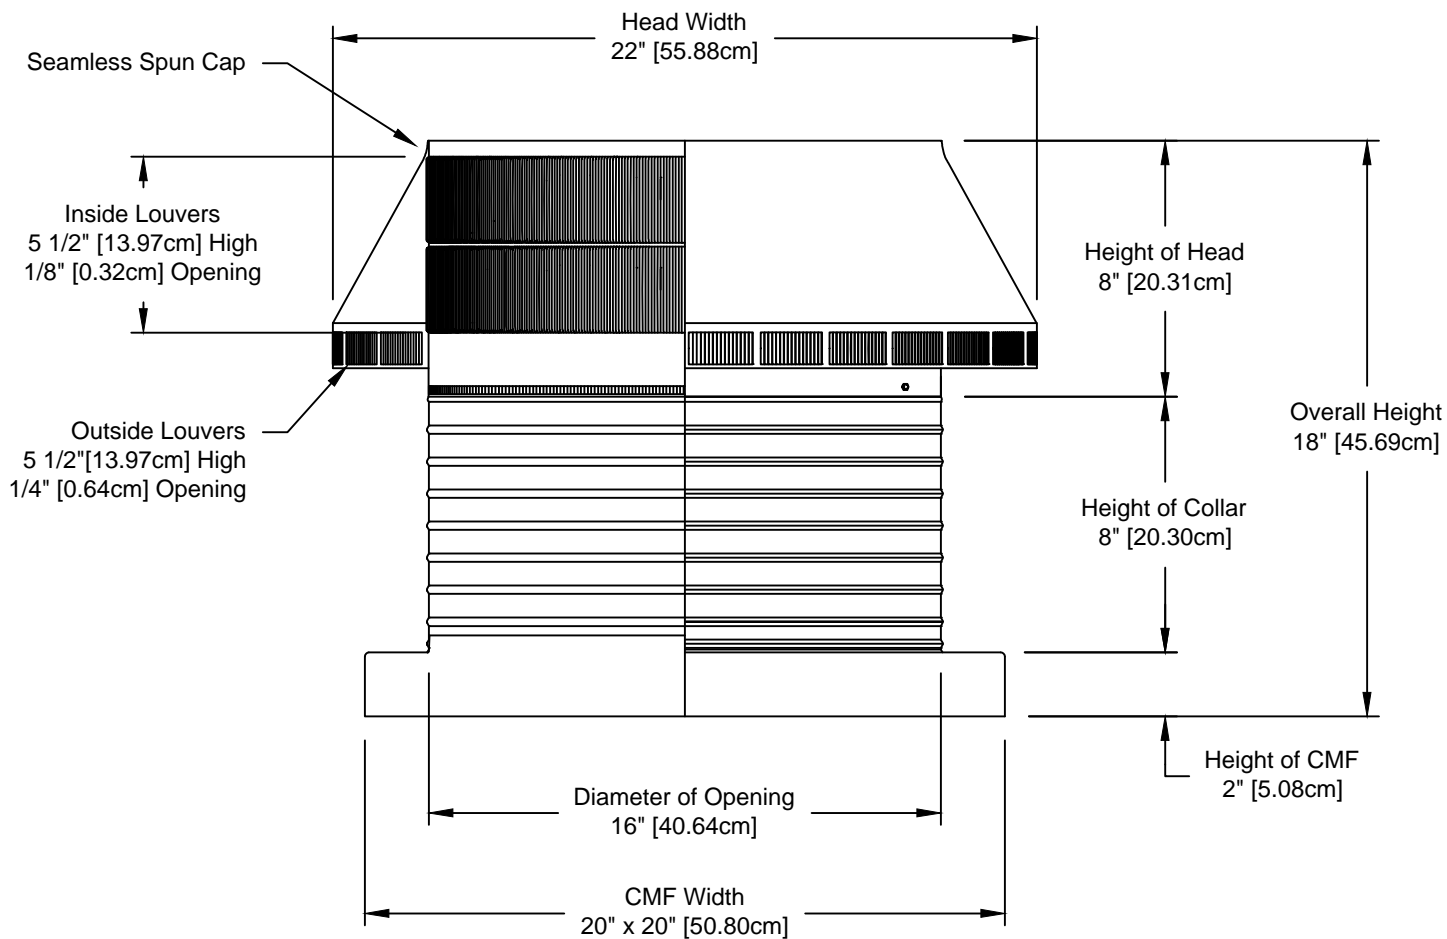

Pop Vent: Model PV-16-C8-CMF

16" Diameter with 8" Collar and Curb Mount Flange [CMF]

- All Aluminum construction will never rust
- Exhausts air like a turbine with no moving parts
- No snow or rain infiltration
- low profile- does not need to be removed for high winds
- Tested to 200 mph

Net free area		Application per. sq. ft. [meters]	
square inches [cm]	square foot [meters]	1/150	1/300
200 [508]	1.39 [0.42]	418 [127.41]	837 [255.12]

Active Ventilation Products, Inc.

311 First Street, Newburgh, NY 12550-4857