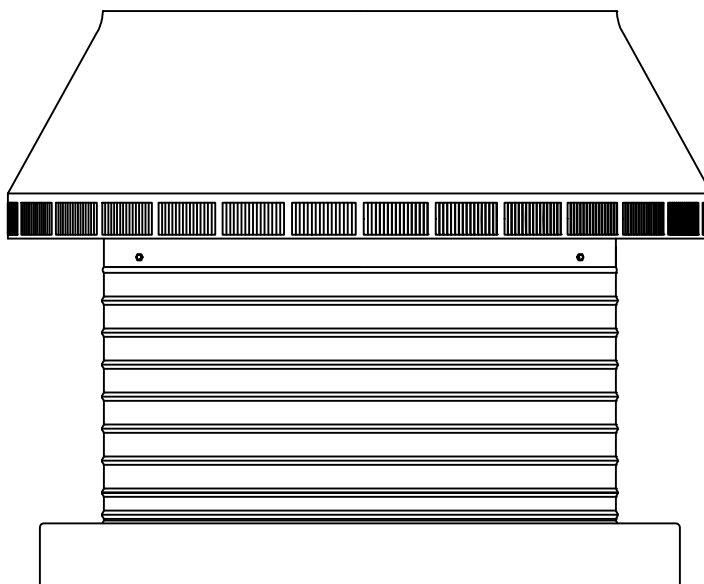

## Pop Vent: Model PV-16-C8-CMF

### 16" Diameter with 8" Collar and Curb Mount Flange [CMF]

- All Aluminum construction will never rust
- Exhausts air like a turbine with no moving parts
- No snow or rain infiltration
- low profile- does not need to be removed for high winds
- Tested to 200 mph