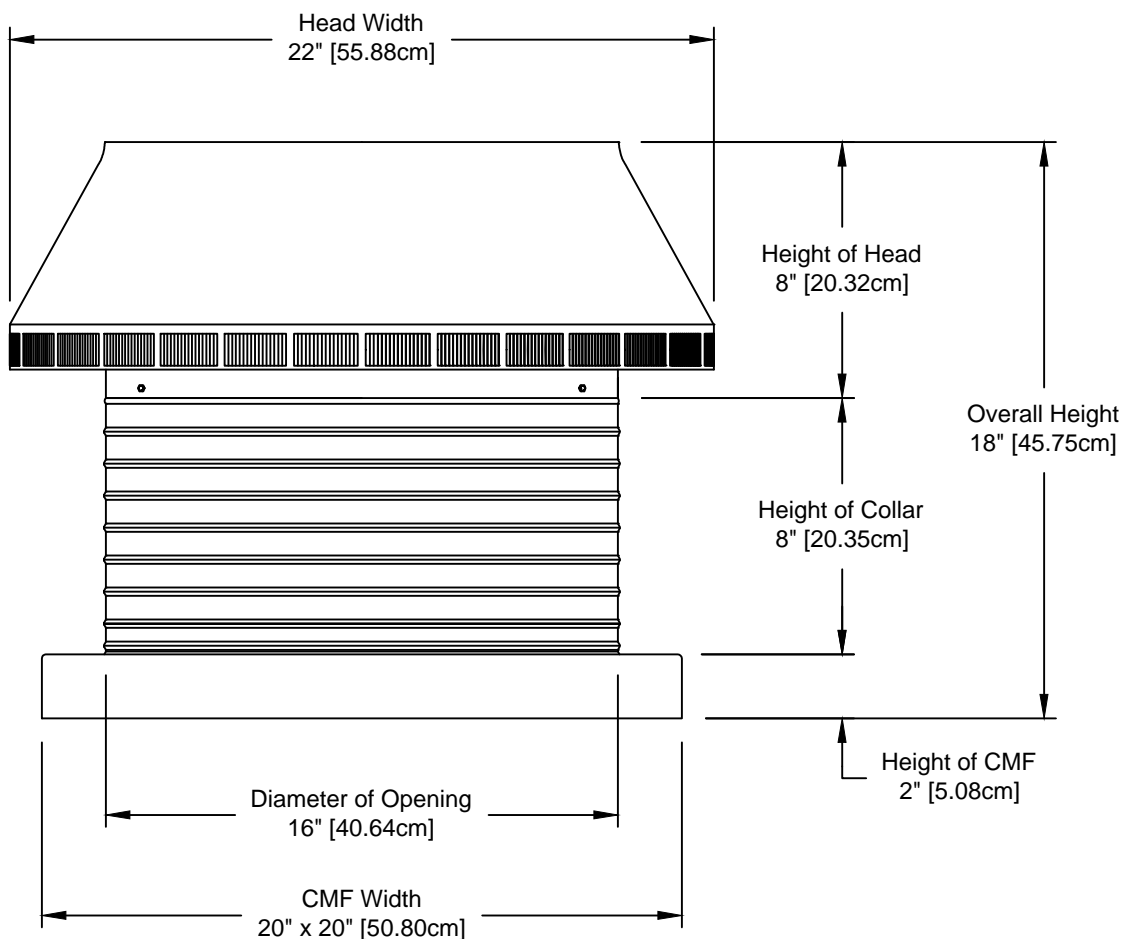

Pop Vent: Model PV-16-C8-CMF

16" Diameter with 8" Collar and Curb Mount Flange [CMF]

- All Aluminum construction will never rust
 - Exhausts air like a turbine with no moving parts
 - No snow or rain infiltration
- low profile- does not need to be removed for high winds
 - Tested to 200 mph

Net free area		Application per. sq. ft. [meters]	
square inches [cm]	square foot [meters]	1/150	1/300
200 [508]	1.39 [0.42]	418 [127.41]	837 [255.12]

Active Ventilation Products, Inc.

311 First Street, Newburgh, NY 12550-4857